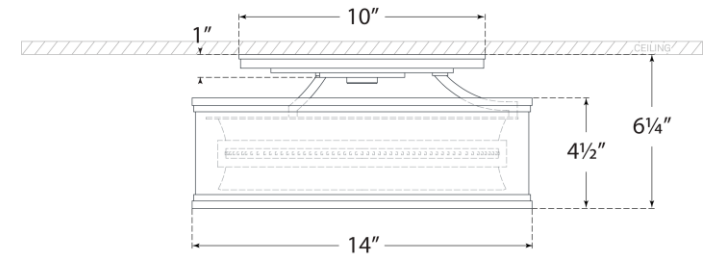

TEAR SHEET

Connery 14" Flush Mount

Item # CHC 4611WHT/AB

Designer: Chapman & Myers

Height: 6.25"

Width: 14"

Canopy: 10" Round

Finishes: AB, BZ, PN, WHT/AB

Socket: Dedicated LED

Wattage: 18w (1500lm)

Weight: 11 Pounds

Note: UL Only

Front View

Bottom View