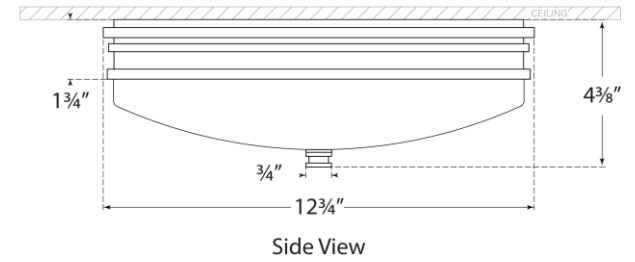

TEAR SHEET

Launceton Small Flush Mount

Item # CHC 4601PN-WG

Designer: Chapman & Myers

Height: 4"

Width: 12.75"

Canopy: 11.5" Round

Finishes: AB, AN, BZ, PN

Glass Options: WG

Socket: Dedicated LED

Wattage: 27w (2200lm)

Weight: 9 Pounds

Side View

Bottom View