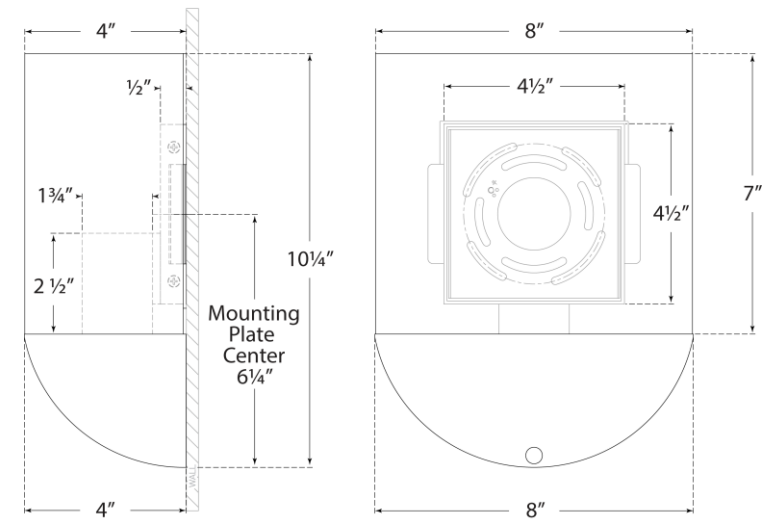

## Crescent Small Sconce

Item # BBL 2155G-WG

Designer: Barbara Barry

Height: 10.25"

Width: 8"

Extension: 4"

Backplate: 4.5" Square

Finishes: BSL, GI, PN, WHT

Glass Options: WG

Socket: E26 Keyless

Wattage: 14.5 LED A19

Weight: 5 Pounds

Side View

Front View