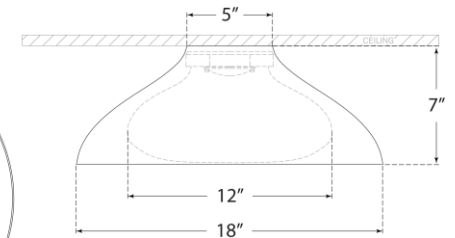

SPEC SHEET

Agnes 18" Flush Mount

Item # ARN 4351PW-SWG

Designer: AERIN

Height: 7"

Width: 18"

Canopy: 5" Round

Finishes: BSL, G, MBK, PW

Glass Options: SWG

Socket: Dedicated LED

Wattage: 15w (1300lm)

Bottom View

Side View