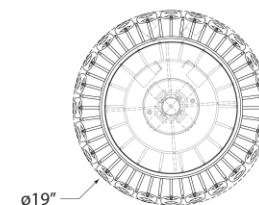

## Liscia Medium Flush Mount

Item # ARN 4171G-CG

Designer: AERIN

Height: 8.75"

Width: 19"

Canopy: 13" Round

Finishes: BSL, G

Glass Options: CG

Socket: 4 - E12 Candelabra

Wattage: 4 - 40 C11

Weight: 26 Pounds

Front View

Top View