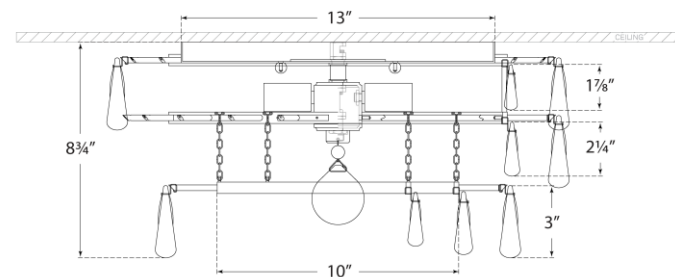

## Liscia Medium Flush Mount

Item # ARN 4171G-CG

Designer: AERIN

Height: 8.75"

Width: 19"

Canopy: 13" Round

Finishes: BSL, G

Glass Options: CG

Socket: 4 - E12 Candelabra

Wattage: 4 - 40 C11

Weight: 26 Pounds

Front View

Top View