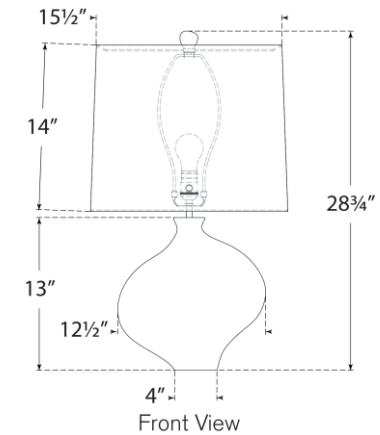

### Celia Large Right Table Lamp

Item # ARN 3650SBM-L

Designer: AERIN

Height: 28.75"

Width: 16.5"

Base: 4" Round

Finishes: MWT, SBM, YOX

Shade Treatments: L

Shade Details: 15.5" x 16.5" x 14"

Socket: E26 Dimmer

Wattage: 15 LED A19

Note: UL Only | Reactive Ceramic Glazes Will Vary in Color and Texture

Front View

Top View