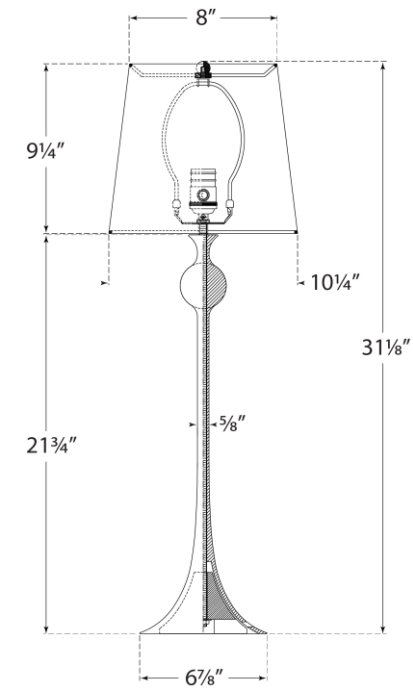

TEAR SHEET

Dover Buffet Lamp

Item # ARN 3144BSL-L

Designer: AERIN

Height: 31.25"

Width: 10.25"

Base: 7" Round

Finishes: AI, BSL, G

Shade Treatments: L

Shade Details: 8" x 10.25" x 9.25"

Socket: E26 Dimmer

Wattage: 60 A19

Weight: 8 Pounds

ARN3144