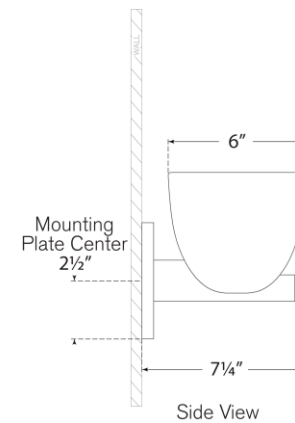

## Carola Double Sconce

Item # ARN 2492HAB-CG

Designer: AERIN

Height: 7.25"

Width: 14"

Extension: 7.25"

Backplate: 5" Round

Finishes: HAB, PN

Glass Options: CG, FG, WSG

Socket: 2 - E12 Candelabra

Wattage: 2 - 5.5 LED G16.5

Note: UL Only

Top View

Side View

Front View