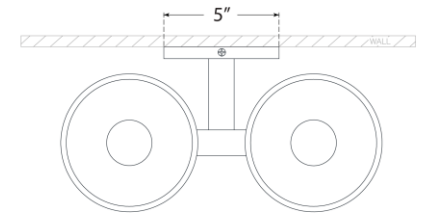

## Carola Double Sconce

Item # ARN 2492HAB-CG

Designer: AERIN

Height: 7.25"

Width: 14"

Extension: 7.25"

Backplate: 5" Round

Finishes: HAB, PN

Glass Options: CG, FG, WSG

Socket: 2 - E12 Candelabra

Wattage: 2 - 5.5 LED G16.5

Note: UL Only

Top View

Side View

Front View