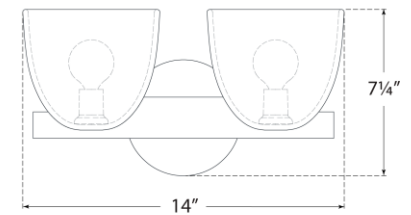

## Carola Double Sconce

Item # ARN 2492HAB-CG

Designer: AERIN

Height: 7.25"

Width: 14"

Extension: 7.25"

Backplate: 5" Round

Finishes: HAB, PN

Glass Options: CG, FG, WSG

Socket: 2 - E12 Candelabra

Wattage: 2 - 5.5 LED G16.5

Note: UL Only

Top View

Side View

Front View