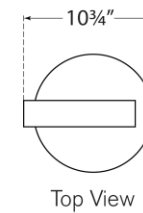

## Lancelot Pivoting Floor Lamp

Item # ARN 1042HAB

Designer: AERIN

Height: 48.5"

Width: 10"

Extension: 10.75"

Base: 10" Round

Finishes: HAB, PN

Shade Treatments: HAB, PN

Socket: E17 In-Line Switch

Wattage: 4.5 LED R14

Weight: 15 Pounds

Top View