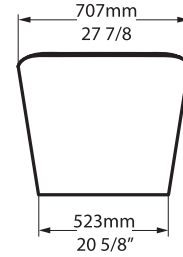

Top view

Front view

Side view

Section BB Shown with K51 waste kit

Section AA

Section BB Shown with K40 waste kit

*All measurements subject to +/-5% tolerance

l = 1650mm / 65"
w = 707mm / 27 7/8"
h = 580mm / 22 7/8"