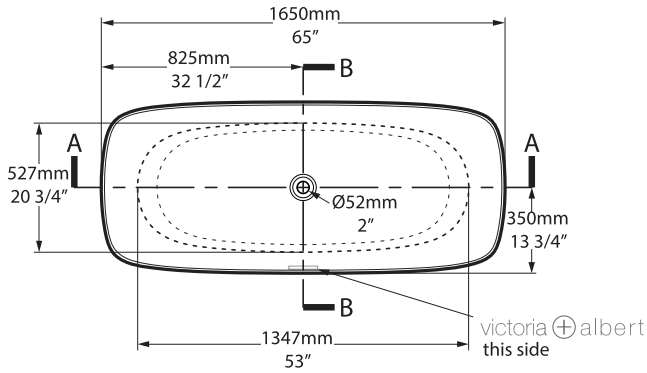

Top view

Front view

Side view

Section BB Shown with K51 waste kit

Section AA

Section BB Shown with K40 waste kit

*All measurements subject to +/-5% tolerance

l = 1650mm / 65"
w = 707mm / 27 7/8"
h = 580mm / 22 7/8"