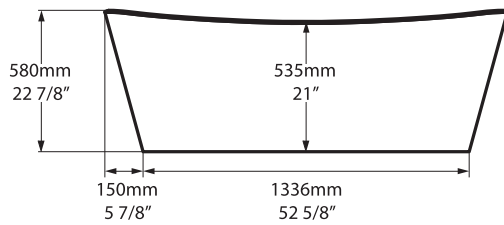

Top view

Front view

Side view

Section BB Shown with K51 waste kit

Section AA

Section BB Shown with K40 waste kit

*All measurements subject to +/-5% tolerance

l = 1650mm / 65"
w = 707mm / 27 7/8"
h = 580mm / 22 7/8"