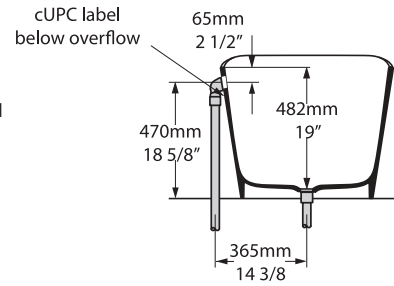

Top view

Front view

Side view

Section BB Shown with K51 waste kit

Section AA

Section BB Shown with K40 waste kit

*All measurements subject to +/-5% tolerance

l = 1650mm / 65"
w = 707mm / 27 7/8"
h = 580mm / 22 7/8"