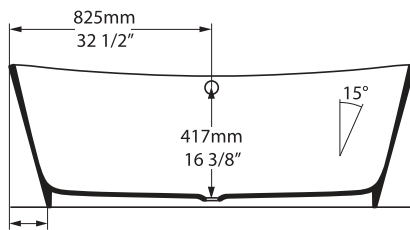

Top view

Front view

Side view

Section BB Shown with K51 waste kit

Section AA

Section BB Shown with K40 waste kit

*All measurements subject to +/-5% tolerance

l = 1650mm / 65"
w = 707mm / 27 7/8"
h = 580mm / 22 7/8"