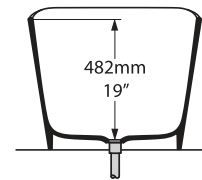

Top view

Front view

Side view

Section BB Shown with K51 waste kit

Section AA

Section BB Shown with K40 waste kit

*All measurements subject to +/-5% tolerance

l = 1650mm / 65"
w = 707mm / 27 7/8"
h = 580mm / 22 7/8"