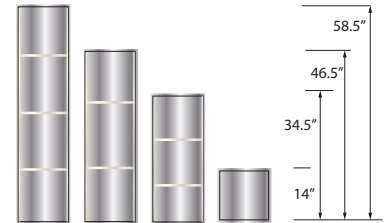

STV Vertical Storage Pods