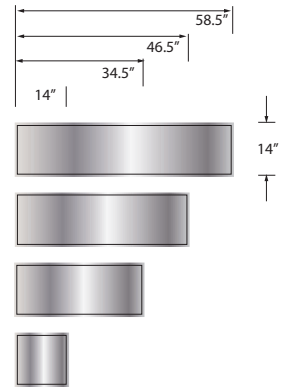

STH Horizontal Storage Pods