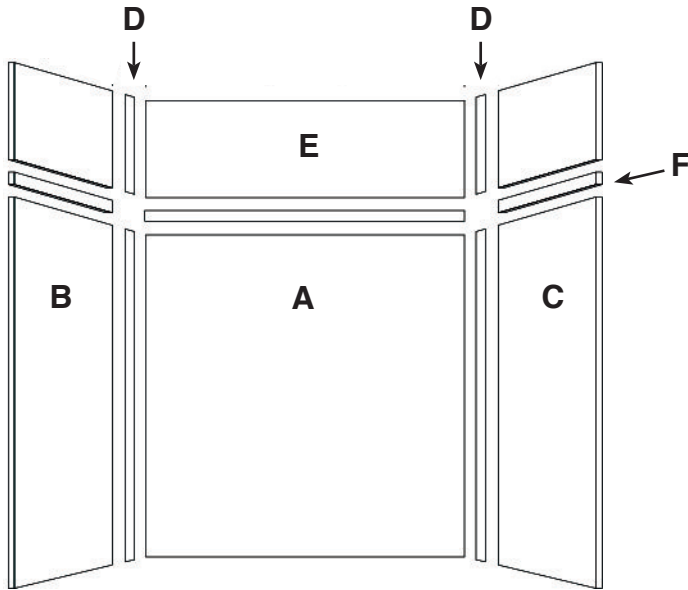

**FEATURES**

- 48" x 36" Shower Walls for new or existing construction.
- Thick 1/4" compression molded solid surface material for superior strength, beauty and easy cleaning. Surface will not support bacteria growth.
- Easier to install than tile. Walls glue right over existing surface. Walls have a beveled outside edge and are trimmable for custom fit.
- EWK Wall Kits include three wall panels, two color coordinated inside corner trim pieces and four 11-oz. tubes 100% silicone adhesive. Available in 72" and 96" panel height.
- EWKX Wall Kits include three 72" H wall panels, two color coordinated inside corner trim pieces, installation materials and EXK Extension Wall Kit that adds up to an additional 24" in height.
- 10 Year Limited Residential Warranty / 3 Year Commercial Warranty

**COLORS**

- 3 solid and 6 pattern colors.

**OPTIONS**

- Storage pods, grab bars, storage shelves, flat inside corner molding, colored aluminum trim, outside corner trims and window trim kit.

**Specified Model**

	SIZE	MODEL NO.	DESCRIPTION	Width	Depth	Height
<b>SHOWER WALL KITS</b>						
<input type="checkbox"/>	48" x 36" x 72"	EWK483672	Shower Wall Kit	48"	to 36"	72"
<input type="checkbox"/>	48" x 36" x 96"	EWK483696	Shower Wall Kit	48"	to 36"	96"
<input type="checkbox"/>	48" x 36" x 96"	EWKX483696	Shower Walls & Ext. Kit	48"	to 36"	96"
<b>OPTIONAL COMPONENTS</b>						
<input type="checkbox"/>	48" x 36" x 24"	EXK483624	Extension Wall Kit	48"	to 36"	to 24"

# 48" x 36" shower walls EWK4836

	MODEL NO	DESCRIPTION
<b>A</b>	<b>EWK483672</b>	Back Wall (1 panel)
<b>B</b>	or	Left End Wall (1 panel)
<b>C</b>	<b>EWK483696</b>	Right End Wall (1 panel)
<b>D</b>		Inside Corner Trim (2 pcs.)
<b>E</b>	<b>EXK483624</b>	Extension Wall Kit (3 pcs)
<b>D</b>		Inside Corner Trim (2 pcs.)
<b>F</b>		Seam Joint Trim (2 pcs.)