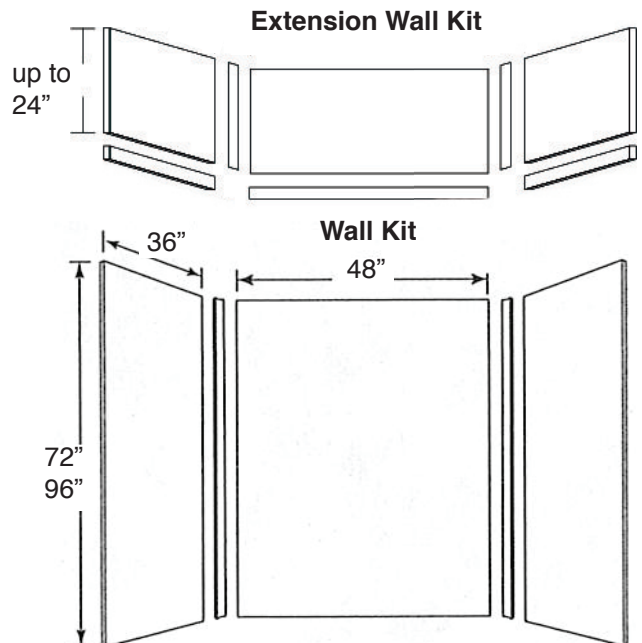

To Be Specified: Color

	Shower Walls Solid Colors	Color-Coordinated Inside Corner Trim
☐	31 White	31 White
☐	38 Bisque	38 Bisque
☐	39 Grey	39 Grey
	Pattern Colors	
☐	41 Bianca	31 White
☐	42 Dover Stone	39 Grey
☐	43 Sorento	38 Bisque
☐	44 Sea Fog	39 Grey
☐	45 Bleached Oak	38 Bisque
☐	46 Cameo	38 Bisque