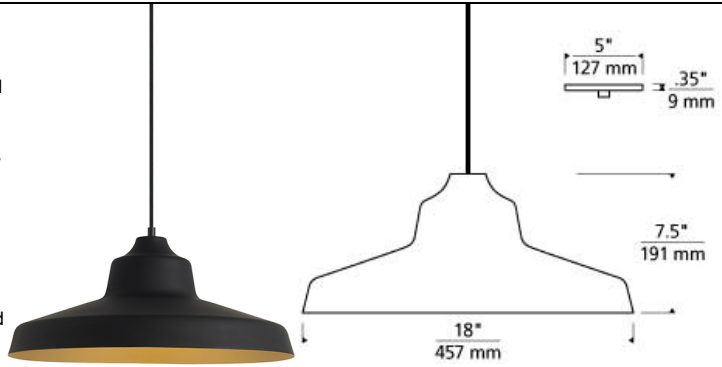

Zevo Pendant

LED T20

DESCRIPTION

The Zevo pendant light from Tech Lighting is an oversized 18" diameter version of a popular industrial-inspired design and creates a bold statement no matter which of the diverse finish options is selected. Fixtures with this ubiquitous silhouette were used for decades as light in warehouses, factories, barns and are now found as light in hip restaurants and eclectic homes. Available in a Fossil Gray finish with a Black cloth cord, a Matte White finish with a White cloth cord, or a Black Exterior finish coupled with a Gold Interior finish with a Black cloth cord, all with matching canopy. Damp-rated and dimmable. No lamp rated for E26 medium base socket 75w max (Lamp Not Included). LED version includes (1) 10 watt 781.1 total delivered lumens .90CRI, 3000K LED A19. Dimmable with a low-voltage electronic dimmer. Includes 8 ft of field-cuttable cable.

WEIGHT

2-2.5lb / 0.91-1.13kg ±

black/gold

fossil gray

white

ORDERING INFORMATION

700TDZVO FINISH

LAMP