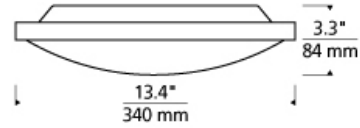

Vance 13 Flush Mount

LED ADA T20

DESCRIPTION

The universally appealing Vance 13 LED ceiling light from Tech Lighting exudes a clean contemporary style. This ceiling light fixture features a thin, direct-mount metal body in your choice of on-trend finishes such as on-trend aged brass, stylish Satin Nickel and classic polished Chrome to ensure coordination with virtually any interior design theme. A frosted glass diffuser effectively controls the highly capable LED light source within, which is fully dimmable to help you create the desired ambiance in suitable applications such as bedroom lighting, bathroom lighting, hallway lighting and foyer lighting. To further its appeal and utility, the Vance ceiling light is offered in three progressive sizes including 13" for standard ceiling applications, plus a large 24" diameter great for large rooms and high ceilings. Includes 22 watt, 1113.1 total delivered lumen, 2700K or 3000K LED module. May be wall or ceiling mounted. Dimmable with low-voltage electronic or triac dimmer.

INSTALLATION

This product can mount to either a 4" square electrical box with round plaster ring or an octagonal electrical box (not included).