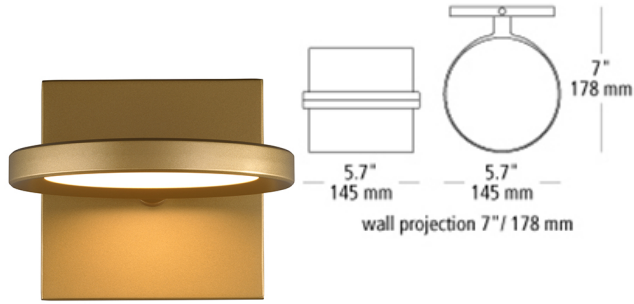

Spectica Wall

LED T20

DESCRIPTION

The Spectica wall sconce by Tech Lighting is an entirely modern take on the traditional wall sconce. This artful and energy-saving piece features a beautiful round light source that provides ample amounts of light onto surfaces below. Modest in size the Spectica wall sconce measures at 5.63" in length, 7" in width and 5" in height it ideal for for bed rooms, hallways and closets. The Spectica wall sconce is one of three in the Spectica Collection, simply search for the Spectica wall sconce to find its closest relatives. A Matte Black or Satin Gold finish further enhance this contemporary piece. The Spectica houses a fully dimmable unidirectional Integrated LED light source. LED includes (1) 9 watt 605.7 total delivered lumens 90 CRI 3000K LED module. Dimmable with a low-voltage electronic dimmer. Can be mounted up or down.

WEIGHT

1.5-2lb / 0.68-0.91kg ±

satin gold

matte black

ORDERING INFORMATION

700WSSPCT COLOR	FINISH	LAMP
ACRYLIC	B MATTE BLACK G SATIN GOLD	-LED930 LED 90 CRI 3000K 120V -LED930-277 LED 90 CRI 3000K 277V

700WS SPCT _____