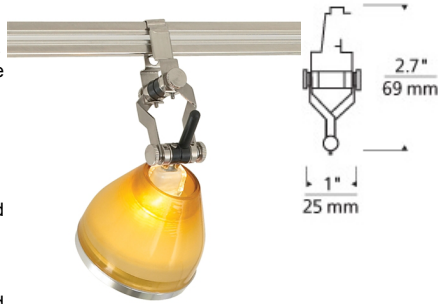

# LOW - VOLTAGE HEADS

## MO-Pivot Head

### DESCRIPTION

The Mo-Pivot head and display light by Tech Lighting features a 220° swivel head allowing for a highly precise light beam. Once mounted to the MonoRail system this highly functional display head pivots on a vertical and horizontal axes. The Mo-Pivot can be quickly customized by adding one of our compatible decorative accessories and/or optical controls. Further customize the Mo-Pivot sconce to fit your special space by choosing from one of two on-trend finishes, antique bronze and satin nickel. All lamping options available by Tech Lighting are fully dimmable to create the desired ambiance in your unique space. Head swivels 220°, pivots on vertical and horizontal axes. Specify for low-voltage, MR16 of up to 75 watts (lamp sold separately). For MonoRail system only.