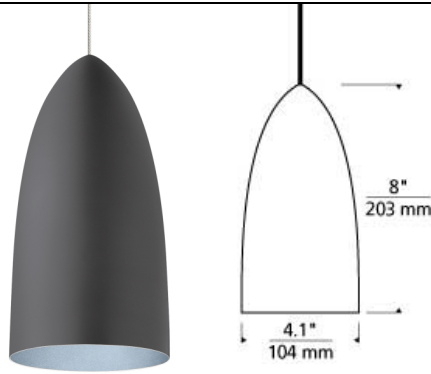

Mini Signal Pendant LED ✻ **SORAA** T20

DESCRIPTION

The Mini-Signal Pendant light by Tech Lighting is a pleasant nod to the vintage automobile styling of the 1940s. The rubberized spun metal shade creates a smooth finished look while the contemporary metallic paint finishes offer a sophisticated modern-day design touch when viewed from below. Mini-Signal is available in two exterior finishes and four interior paint finishes making it highly adaptable to a wide range of interior spaces. Scaling at 72" in length and 4.1" in width the Mini-Signal is modest in size making it ideal for clustering, task lighting, or even children's room lighting. Rounding out this vintage inspired light collection is the Signal Grande and Signal Pendant, simply search for Mini-Signal to find its closest relatives. Available lamping options include energy efficient LED and no-lamp. all lamping options, with the exception of no-lamp, are fully-dimmable to create the desired ambiance in your special space. Rated for (1) 50w max, Halogen MR16 lamp or LED 8 watt low-voltage GU5.3 base 90 CRI 3000K LED MR16 lamp and 6' of field-cutttable suspension cable. For use with 24 volt transformer, add suffix '-24' to item number. (LED lamp option is not compatible with 24 volt transformers). Works with SORAA.

WEIGHT

1-1.5lb / 0.45-0.68kg ±

ORDERING INFORMATION

700	SYSTEM	SIGM	COLOR	FINISH	LAMP
FJ	FREEJACK		YU RUBBERIZED GRAY/BLUE	S SATIN NICKEL	NO LAMP
MP	MONOPOINT		YP RUBBERIZED GRAY/COPPER		-LED930
MO	MONORAIL		YG RUBBERIZED GRAY/GOLD		-LED930 12 VOLT LED 95 CRI 3000K
MO2	TWO-CIRCUIT MONORAIL		YL RUBBERIZED GRAY/PLATINUM		-24 24 VOLT HALOGEN
			WU RUBBERIZED WHITE/BLUE		
			WP RUBBERIZED WHITE/COPPER		
			WG RUBBERIZED WHITE/GOLD		
			WL RUBBERIZED WHITE/PLATINUM		

MP mount includes 4" Round Flush Canopy.

700 ____ SIGM ____

FIXTURE TYPE: _____

JOB NAME: _____

NOTES: _____
