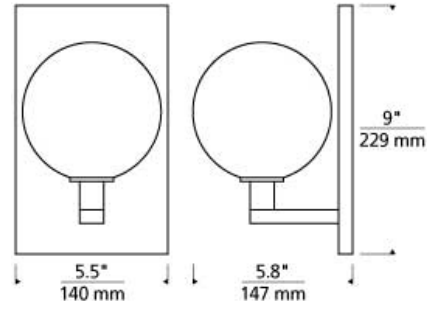

WALL COLLECTION

Gambit Single Wall LED T20

DESCRIPTION

The Gambit Single LED wall sconce light from Tech Lighting exudes undeniable beauty and warm contemporary style through its bold use of high end mixed materials and retro-inspired, fully dimmable LED lamping. This broadly appealing contemporary design is offered in two sizes, the petite 1-lite and scalable 3-lite, each with its own unique silhouette. Both sizes offer a convergence of contrasting elements including hard lines from their elegantly plated metal hardware and soft curves from their seemingly delicate yet durable borosilicate glass globes. Together with the coordinating Gambit chandelier and various Gambit multi-port chandeliers also from Tech Lighting, these distinctive wall sconce lights are sure to add an incredibly warm allure to dining room lighting, kitchen lighting and living room lighting applications alike. No Lamp rated for (1) 5 watt max. E12 candelabra base lamp. LED includes (1) 2 watt, 152.3 delivered lumen, 90 CRI 2700K, LED E12 candelabra base lamp. No lamp version mounts up only. LED mounts up or down.

INSTALLATION

This product can mount to either a 4" square electrical box with round plaster ring or an octagonal electrical box (not included).

WEIGHT

5.5-6lb / 2.49-2.72kg ±

aged brass

satin nickel

ORDERING INFORMATION