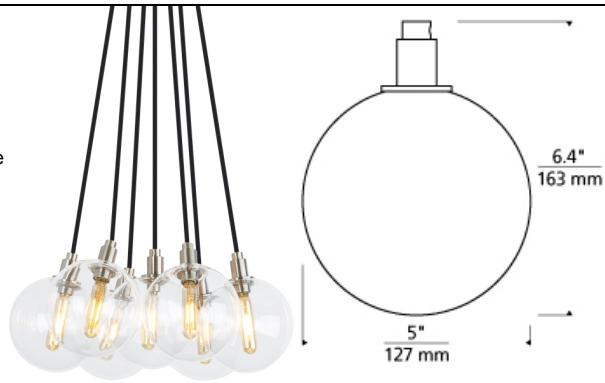

Gambit 7-Light Chandelier

LED T20

DESCRIPTION

The Gambit 7-Lite LED multi-port chandelier family from Tech Lighting exudes undeniable beauty and warm contemporary style through its bold use of high end mixed materials and retro-inspired, fully dimmable LED lamping. This broadly appealing contemporary design is offered in three scalable size options including 3-lite, 7-lite and 19-lite versions, and each bring a warm comforting vibe to the wildly popular socket and cord-style pendant trend. The soft curves from their seemingly delicate yet durable borosilicate glass globes make these chandeliers incredibly attractive, especially when combined with coordinating Gambit wall sconce lights also from Tech Lighting, these distinctive chandeliers are sure to add an incredibly warm allure to dining room lighting, kitchen island lighting, bathroom lighting and living room lighting applications alike. Rated for up to (7) 5 watt MAX. E12 candelabra base lamps (Lamp Not Included). LED version includes (7) 120 volt 2 watt, 160 delivered lumen (1290.9 total delivered lumens) 90 CRI 2700K, E12 base LED vintage tubular lamps. Fixture provided with 10 feet of field-cutable black cloth cord. Dimmable with most LED compatible ELV and TRIAC dimmers.

INSTALLATION

This product can mount to either a 4" square electrical box with round plaster ring or an octagon electrical box. 18" minimum hanging height.

WEIGHT

3.7-3.7lb / 1.68-1.68kg ±

satin nickel

ORDERING INFORMATION