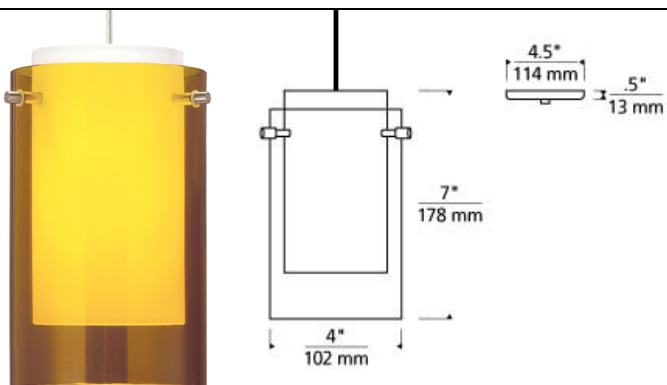

Echo Small Pendant LED T20

DESCRIPTION

The Echo pendant light by Tech Lighting is a timeless contemporary glass cylinder pendant. The modern silhouette of this pendant surrounds an inner white glass cylinder to echo with a pop of color while softly diffusing the light within. With five available on trend color options and high quality metal finishes the Mini Echo creates an exciting yet sophisticated look and feel to any space. This mid-sized Echo scales at 9" in diameter and 5" in width this pendant is ideal for home office lighting, bath lighting flanking a vanity or even bedroom lighting flanking bedside tables. The Echo is fully dimmable allowing you the ability to customize the light tones to your desired ambiance. Rated for (1) 60 watt, E11 mini candelabra (Lamp Not Included). Fixture is provided with six feet of field-cutable cable. Dimmable with most low-voltage electronic dimmer.

INSTALLATION

This product can mount to either a 4" square electrical box with round plaster ring or an octagon electrical box.

ACCESSORIES & OPTICAL CONTROLS

Line-voltage Swag Hook

WEIGHT

1.5-2lb / 0.68-0.91kg ±