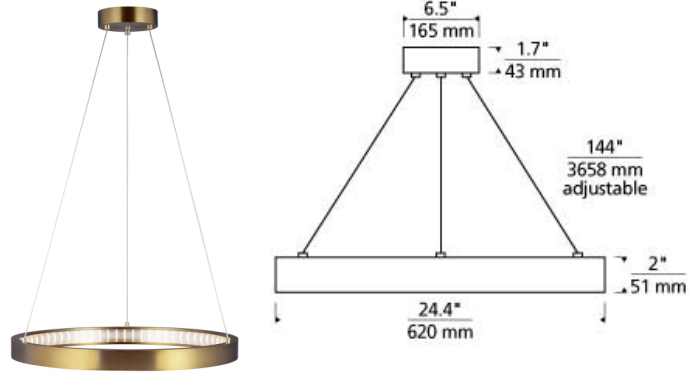

## DESCRIPTION

Inspired by large medieval cast iron chandeliers, the Bodiam chandelier by Tech Lighting features a thick outer metal ring that houses dual stacked rows of inward firing LEDs. These LEDs are treated with a special linear spread diffuser to create a unique twinkling effect while evenly distributing the light and minimizing glare. With a glare-free light distribution the Bodiam chandelier is ideal for family room lighting, foyer lighting and a number of commercial lighting applications. The 24- and 30-inch diameter Chandeliers are offered in three finishes and the Bodiam 48-inch diameter chandelier is offered in two finishes. Install independently or clustered together for an enhanced look. Lamping options are compatible with most dimmers. Refer to Dimming Chart for more information. Includes 15.1 watt, 1036.7 delivered lumens, 3000K LED module. Dimmable with most LED compatible ELV and TRIAC dimmers. Fixture provided with twelve feet of field-cutable cable to match finish selection.

## INSTALLATION

This product can mount to either a 4" square electrical box with round plaster ring or an octagonal electrical box (not included). Minimum Hanging Height: 24"