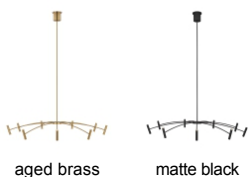

Aerial 55 Chandelier LED

DESCRIPTION

This Aerial chandelier by Tech Lighting features symmetrically spaced arched rods supporting a ring of slim cylindrical heads. The cylinders produce up and down illumination while concealing the integrated LED light sources. Offered in two large diameters, 40" and 55", the Aerial chandelier is highlighted in two contemporary finish options aged brass and matte black and hangs a maximum 60" with the included adjustable stems. A great piece to coordinate with the smaller scale Aerial chandelier in your open living space, dining area and foyer. Lamping options are compatible with most dimmers. Refer to the Dimming Chart for more information. Includes 120 volt 42.7 watts, 2998.8 total delivered lumens, 3000K LED modules. Dimmable with most LED compatible ELV and TRIAC dimmers. Ships with (4) 12in and (2) 6in rigid stems in coordinating finish. Can be installed on a sloped ceiling up to 45°.

WEIGHT

10-10lb / 4.54-4.54kg ±

ORDERING INFORMATION

700ARL	LENGTH (A)	FINISH	LAMP
	55 55"	R AGED BRASS B MATTE BLACK	-LED930 INTEGRATED LED 90 CRI 3000K 120V (T20/T24)

TECH LIGHTING®

7400 Linder Avenue T 847.410.4400
Skokie, Illinois 60077 F 847.410.4500