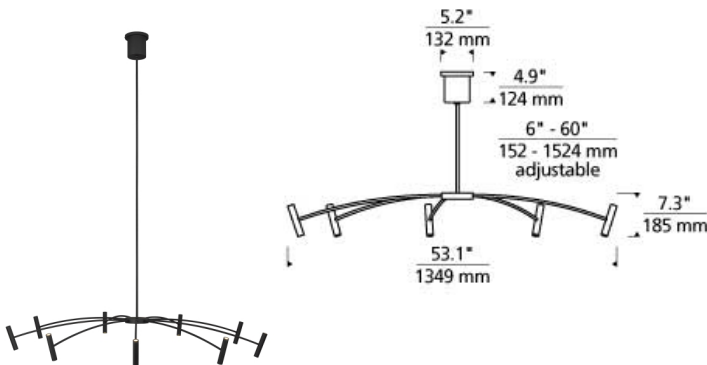

Aerial 55 Chandelier LED

DESCRIPTION

This Aerial chandelier by Tech Lighting features symmetrically spaced arched rods supporting a ring of slim cylindrical heads. The cylinders produce up and down illumination while concealing the integrated LED light sources. Offered in two large diameters, 40" and 55", the Aerial chandelier is highlighted in two contemporary finish options aged brass and matte black and hangs a maximum 60" with the included adjustable stems. A great piece to coordinate with the smaller scale Aerial chandelier in your open living space, dining area and foyer. Lamping options are compatible with most dimmers. Refer to the Dimming Chart for more information. Includes 120 volt 42.7 watts, 2998.8 total delivered lumens, 3000K LED modules. Dimmable with most LED compatible ELV and TRIAC dimmers. Ships with (4) 12in and (2) 6in rigid stems in coordinating finish. Can be installed on a sloped ceiling up to 45°.

WEIGHT

10-10lb / 4.54-4.54kg ±

ORDERING INFORMATION

700ARL	LENGTH (A)	FINISH	LAMP
	55 55"	R AGED BRASS B MATTE BLACK	-LED930 INTEGRATED LED 90 CRI 3000K 120V (T20/T24)

TECH LIGHTING®

7400 Linder Avenue T 847.410.4400
Skokie, Illinois 60077 F 847.410.4500