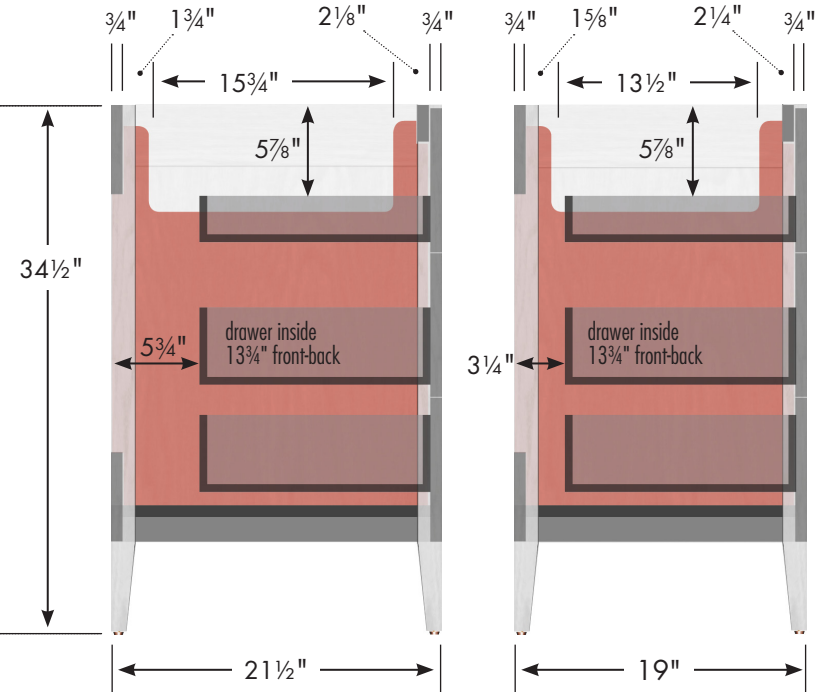

Adjustable/removable shelf under basins behind doors

internal dividers

Vanity back clear openings for plumbing
(may need to cut adjustable shelf)

42" Newhalem Vanity

42" wide
34½" tall
21½" or 19" front-to-back