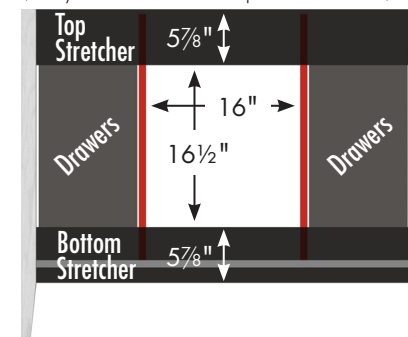

Adjustable/removable shelf under basins behind doors

internal dividers

Vanity back clear openings for plumbing
(may need to cut adjustable shelf)

42" Newhalem Vanity

42" wide
34½" tall
21½" or 19" front-to-back