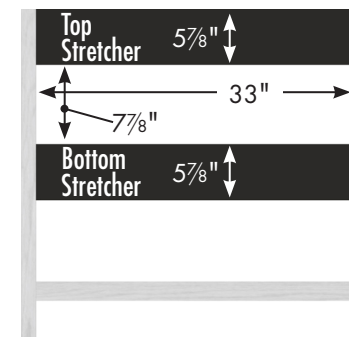

STRASSER

Specifications:

Alki Spa Vanity
36" w, 34½" h, no side drawers

Vanity back clear openings for plumbing

36" Alki Spa Vanity
No Side Drawers
 36" wide
 34½" tall
 21" or 18½" front-to-back