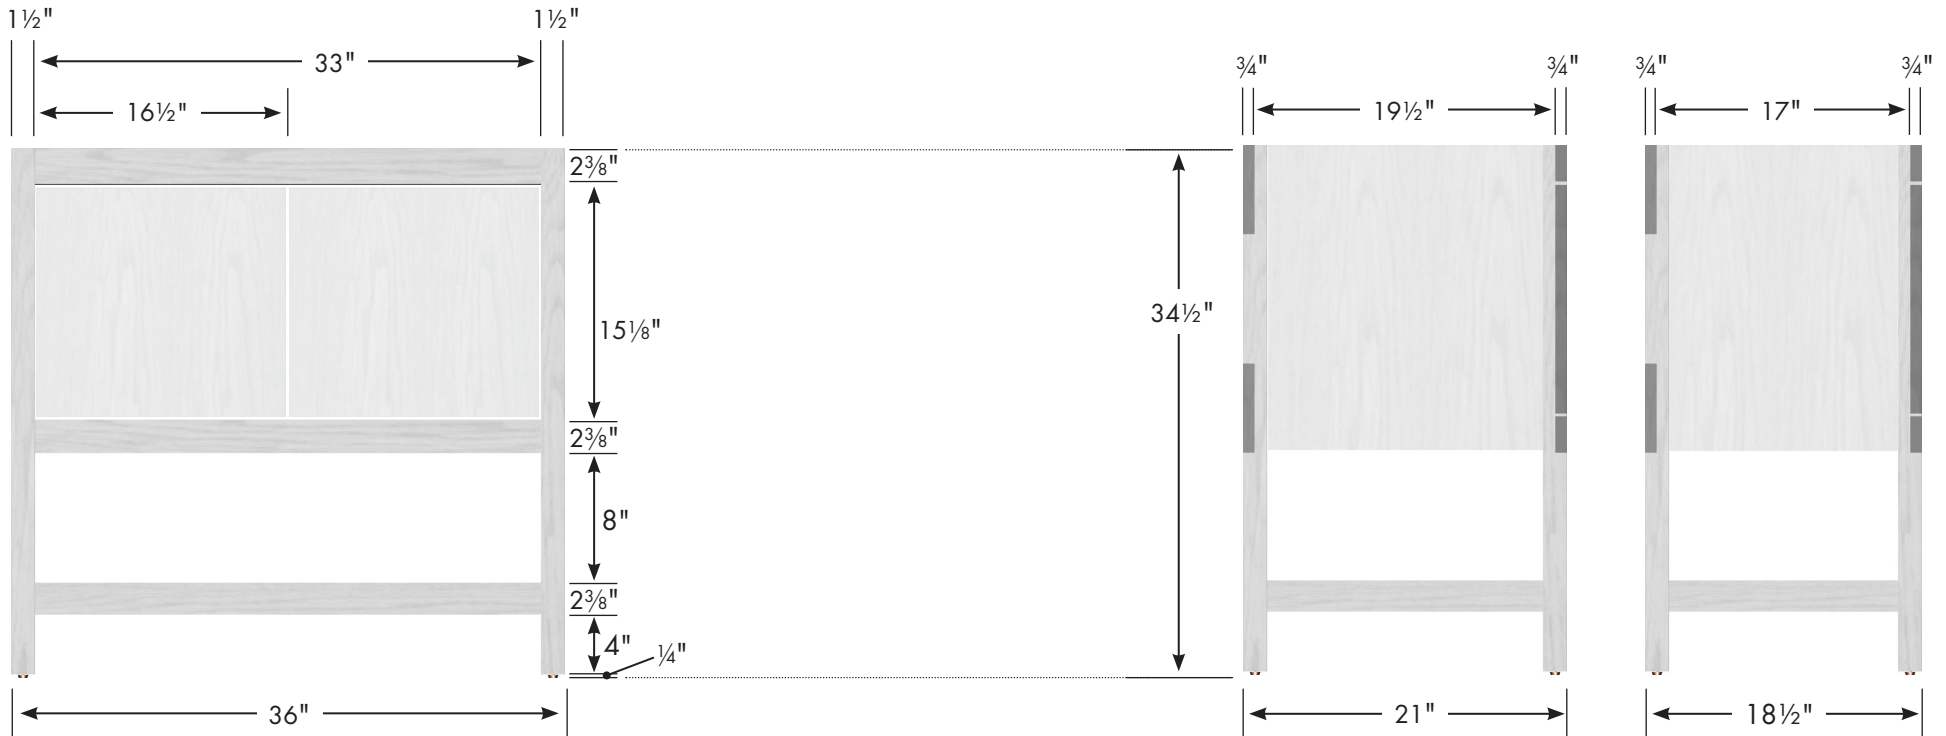

STRASSER

Specifications:

Alki Spa Vanity
36" w, 34½" h, no side drawers

Vanity back clear openings for plumbing

36" Alki Spa Vanity
No Side Drawers
 36" wide
 34½" tall
 21" or 18½" front-to-back