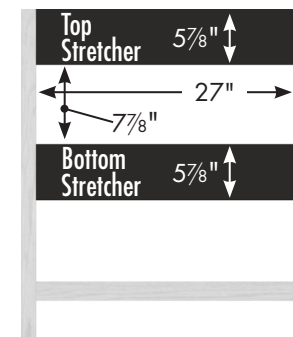

# STRASSER

Specifications:

**Alki Spa Vanity**  
**30" w, 34½" h, no side drawers**

Vanity back clear openings for plumbing

**30" Alki Spa Vanity**  
**No Side Drawers**  
 30" wide  
 34½" tall  
 21" or 18½" front-to-back