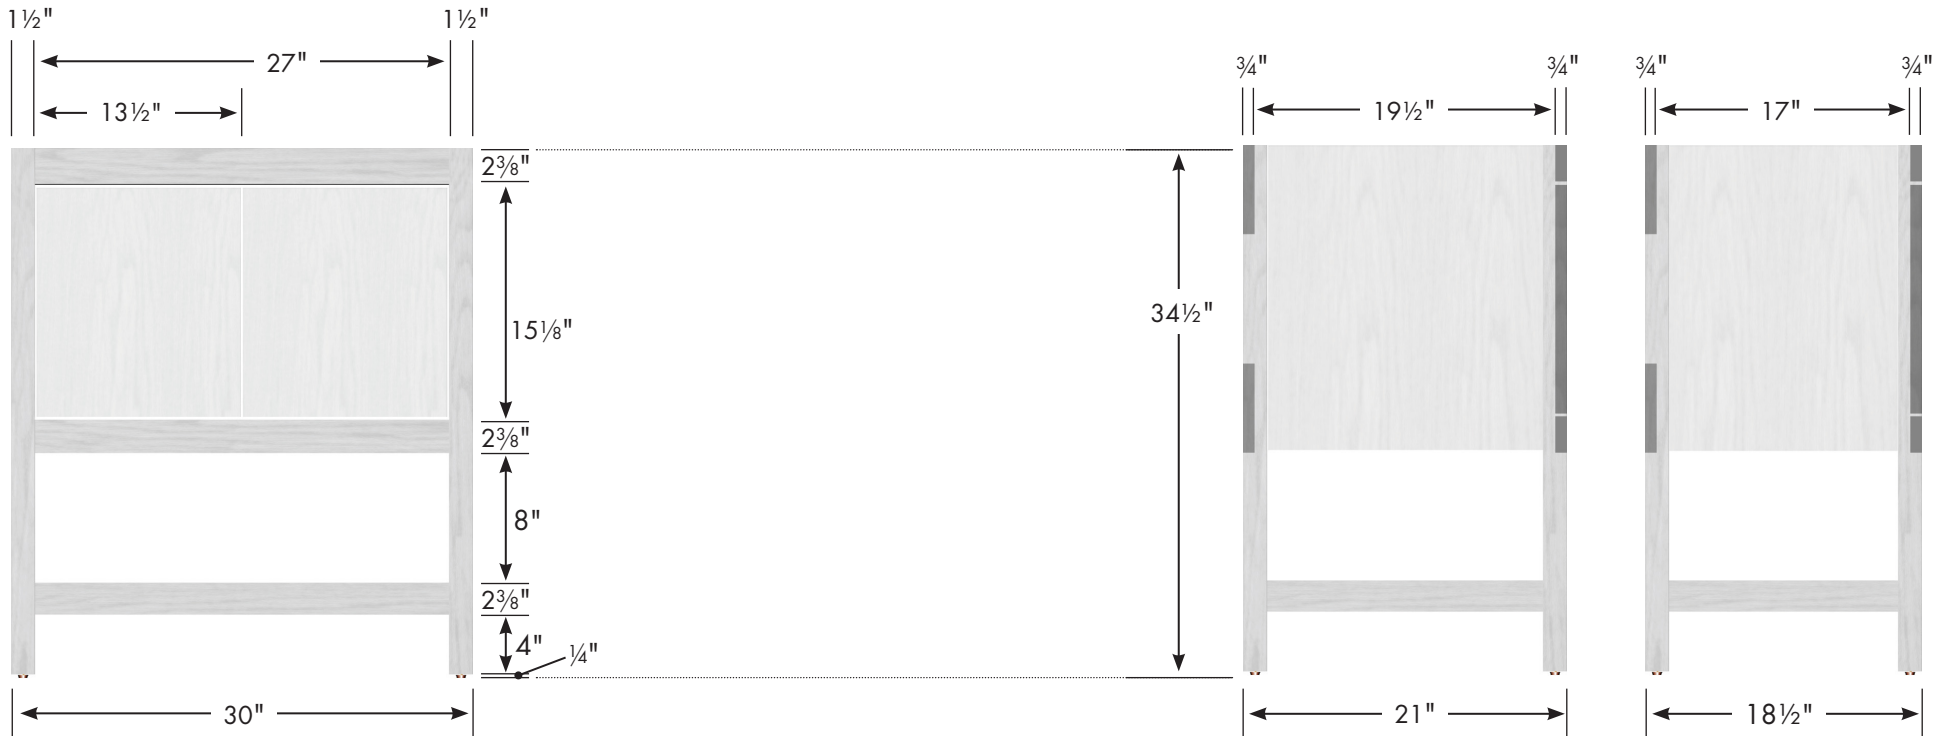

# STRASSER

Specifications:

**Alki Spa Vanity**  
**30" w, 34½" h, no side drawers**

Vanity back clear openings for plumbing

**30" Alki Spa Vanity**  
**No Side Drawers**  
 30" wide  
 34½" tall  
 21" or 18½" front-to-back