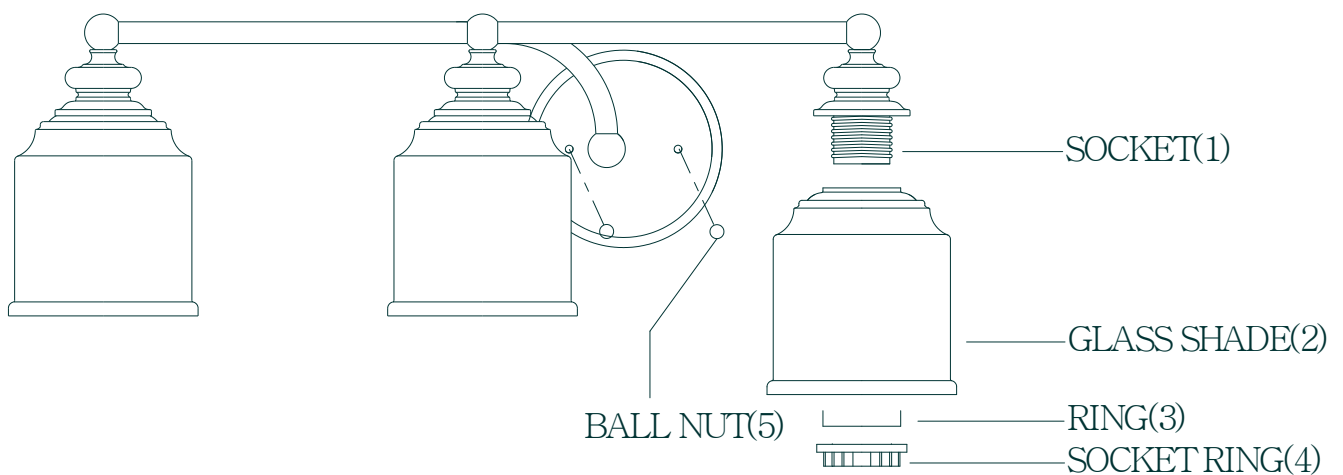

LIGHTING

ITEM NO:8-6836-2-13

8-6836-3-13

8-6836-4-13

8-6836-2-11

8-6836-3-11

8-6836-4-11

INSTALLATION INSTRUCTIONS

1. Carefully remove the fixture out of the carton, and check that all parts are included referring to the above illustration. Make sure not to misplace any parts that are needed for the installation;
2. Put the glass shade(2) and ring(3) onto socket(1), and secure it with socket ring(4);
3. The fixture is assembled!