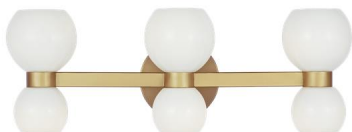

GENERATION LIGHTING

KSV1006BBSMG: Six Light Vanity

Dimensions:

Width: 22 5/8" **Extends:** 6 3/8"
Height: 8" **Wire:** 8" (color/Black/White)
Weight: 2.9 lbs. **Mounting Proc.:** Screw(s)
Connection: Mounted To Box

Bulbs:

6 - LED G9 T4 4.5w Max. 120v - Not included

Features:

- Easily converts to LED with optional replacement lamps
- Fixture may be mounted in the up or down position
- Meets Title 24 energy efficiency standards
- Title 24 compliant if used with Joint Appendix (JA8) approved light bulbs listed in the California Energy Commission Appliance database.

Material List:

1 Body - Steel - Burnished Brass

Safety Listing:

Safety Listed for Damp Locations
 Safety Listed for Damp Locations 

Instruction Sheets:

Trilingual (English, Spanish, and French) (LONDYN-WALL)

Collection: Londyn

Featured in the decorative Londyn collection

Milk glass shade

UPC #:014817620467

Finish: Burnished Brass (BBS)

Shade / Glass / Diffuser Details:

Part	Material	Finish	Quantity	Item Number	Length	Width	Height	Diameter	Fitter Diameter	Shade Top Length	Shade Top Width	Shade Top Diameter
Shade	Steel	White	3				4	4 5/8				
Shade	Glass	White	3				3	3 1/2				