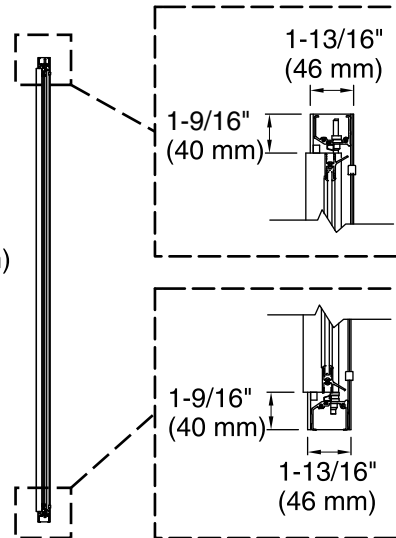

Intrigue™

Neo-Angle Shower Door

SP2276A-38

Features

- Frameless
- 1/8" glass
- Full-length handle
- Out-of-plumb adjustability
- Door can be installed as either right- or left-hand opening
- Tempered glass ensures maximum safety and durability
- Anodized aluminum prevents rusting and corrosion
- Fits STERLING® Intrigue neo-angle shower, Series 7204, only

N

S

Available Glass Options

Code	Description
------	-------------

Ellipse

Rain

Note: Dimensions are taken on centerline of curb/threshold at the rough opening.

* Walk-through

Technical Information

- All product dimensions are nominal.
- Installation type: For shower base installation
- Walk-through - Min: 23" (584 mm)
- Walk-through - Max: 27-9/16" (700 mm)
- Glass thickness: 1/8" (3 mm)

Notes

- Install this product according to the installation guide.
- The vertical opening should be a minimum of 75-1/2" (1918 mm) to allow for installation clearance.