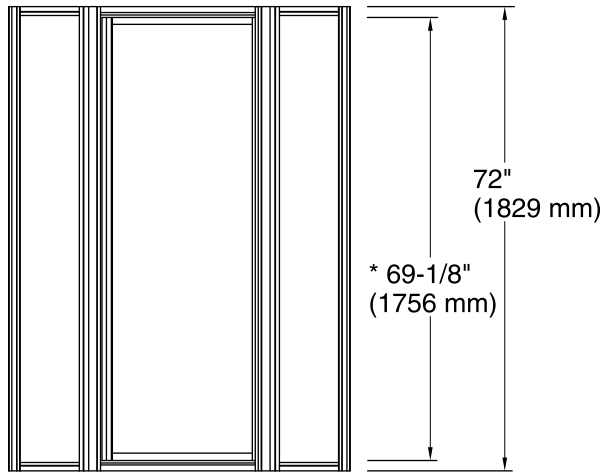

N

S

Available Glass Options

Code	Description
------	-------------

Ellipse

Rain

Note: Dimensions are taken on centerline of curb/threshold at the rough opening.

* Walk-through

Technical Information

- All product dimensions are nominal.
- Installation type: For shower base installation
- Walk-through - Min: 23" (584 mm)
- Walk-through - Max: 27-9/16" (700 mm)
- Glass thickness: 1/8" (3 mm)

Notes

- Install this product according to the installation guide.
- The vertical opening should be a minimum of 75-1/2" (1918 mm) to allow for installation clearance.