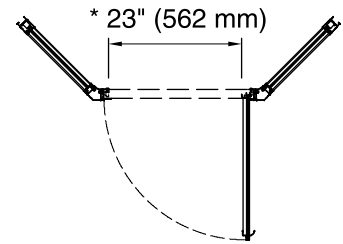

N

S

Available Glass Options

Code	Description
------	-------------

Ellipse

Rain

Note: Dimensions are taken on centerline of curb/threshold at the rough opening.

* Walk-through

Technical Information

- All product dimensions are nominal.
- Installation type: For shower base installation
- Walk-through - Min: 23" (584 mm)
- Walk-through - Max: 27-9/16" (700 mm)
- Glass thickness: 1/8" (3 mm)

Notes

- Install this product according to the installation guide.
- The vertical opening should be a minimum of 75-1/2" (1918 mm) to allow for installation clearance.