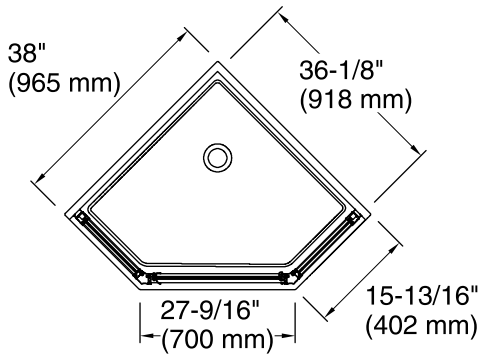

Intrigue™

Neo-Angle Shower Door

SP2276A-38

Features

- Frameless
- 1/8" glass
- Full-length handle
- Out-of-plumb adjustability
- Door can be installed as either right- or left-hand opening
- Tempered glass ensures maximum safety and durability
- Anodized aluminum prevents rusting and corrosion
- Fits STERLING® Intrigue neo-angle shower, Series 7204, only

N

S

Available Glass Options

Code	Description
------	-------------

Ellipse

Rain

Note: Dimensions are taken on centerline of curb/threshold at the rough opening.

* Walk-through

Technical Information

- All product dimensions are nominal.
- Installation type: For shower base installation
- Walk-through - Min: 23" (584 mm)
- Walk-through - Max: 27-9/16" (700 mm)
- Glass thickness: 1/8" (3 mm)

Notes

- Install this product according to the installation guide.
- The vertical opening should be a minimum of 75-1/2" (1918 mm) to allow for installation clearance.