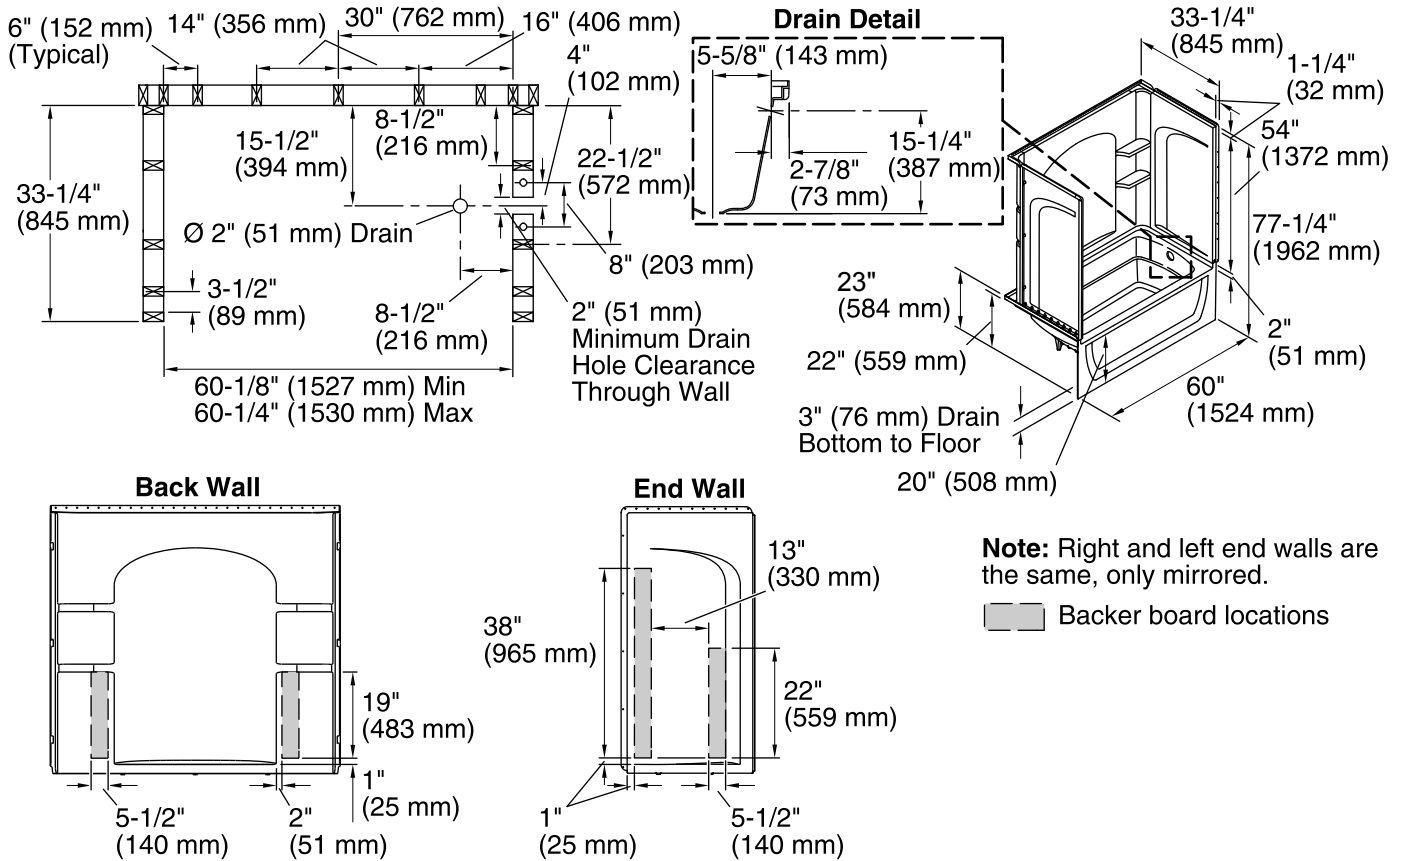

**Features**

- Alcove installation
- 20" apron
- Vikrell material
- Right drain
- Tongue-and-groove walls with snap-together installation
- Some caulk required
- Corner shelves
- 3" drain-to-floor clearance for above-floor drain installation
- Aging in Place backerboards

**Included Components**

Product consists of:

- 71224106 60" x 32" Curve Wall Set w/Backer Boards
- 71121122 32" (813 mm) AFD Bath

**Codes/Standards**

- CSA B45.5/IAPMO Z124
- ASTM E162
- ASTM E662
- Greenguard UL 2818 - Gold
- HUD, UM Bulletin 73

### Technical Information

All product dimensions are nominal.

Installation: Three-wall alcove

Drain location: Right

Basin area, bottom: 42" x 20" (1067 mm x 508 mm)

Basin area, top: 54" x 26" (1372 mm x 660 mm)

Water depth: 13" (330 mm)

Water capacity: 51 gal (193.1 L)

Minimum flat for door: 3" (76 mm)

Maximum door height: 55-1/2" (1410 mm)

Maximum door width: 57-11/16" (1465 mm)