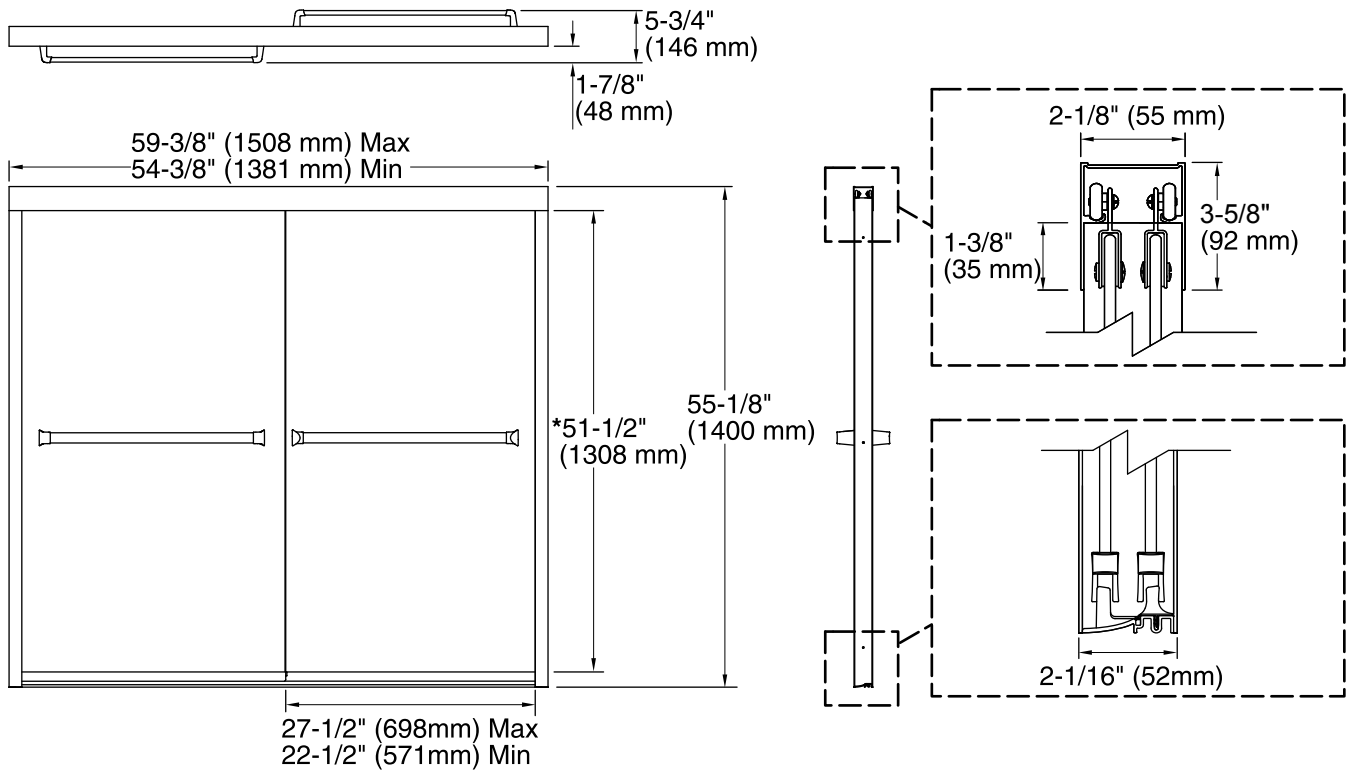

Technical Information

All product dimensions are nominal.

- Installation type: For bath installation
- Opening style: Sliding/Bypass
- Opening Width - Min: 54-3/8" (1381 mm)
- Opening Width - Max: 59-3/8" (1508 mm)
- Walk-through - Min: 22-1/2" (572 mm)
- Walk-through - Max: 27-1/2" (698 mm)
- Glass thickness: 1/4" (6 mm)
- Glass coating: CleanCoat®