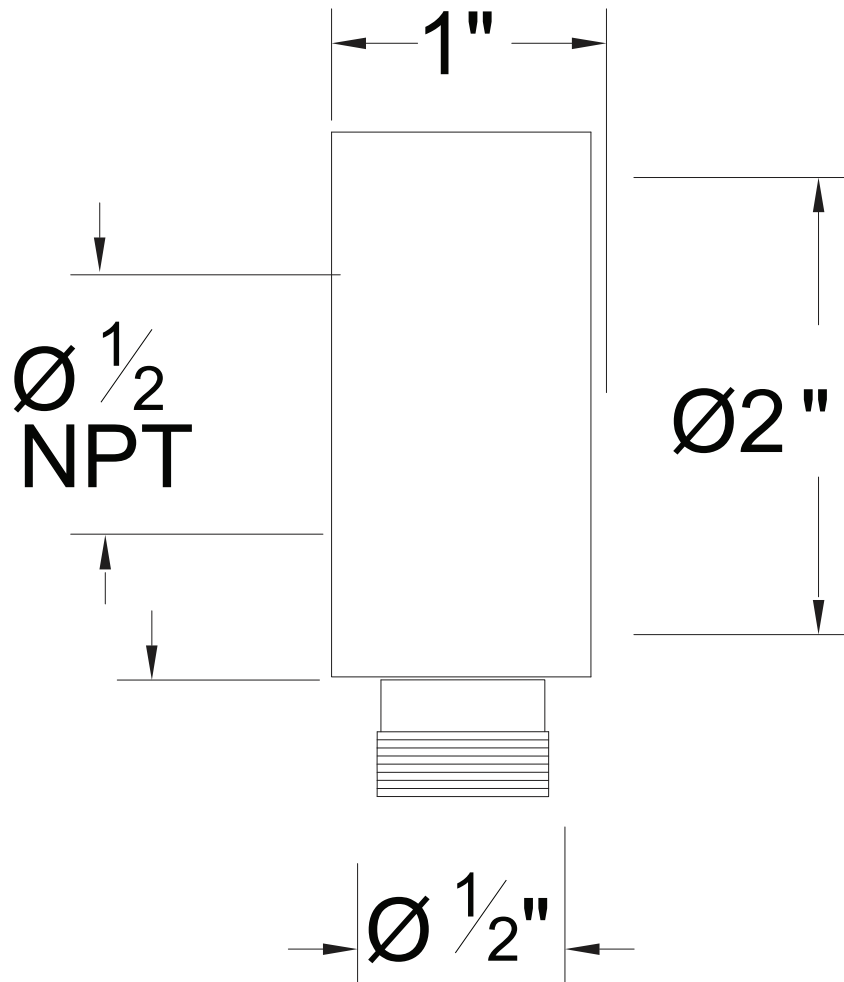

## PRODUCT SPECIFICATION SHEET

### ITEM # 6689SE All brass supply elbow

- 1/2" NPT female inlet
- 1/2" NPS male outlet
- 2" OD base

The measurements shown are for reference only. Products and specifications shown are subject to change without notice.