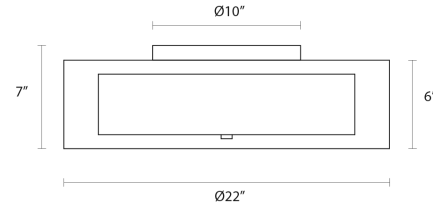

SONNEMAN
A WAY OF LIGHT

puri 22" Surface Mount

6014.13F

DIMENSIONS

Height	7"
Diameter	22"
Canopy/Backplate/Base	10"
Switch Type	N/A"

ELECTRICAL SPECS

Bulb Type	SBCFL GU24 Base
Bulb Quantity	3
Bulb Included?	No
Wattage	18
Initial Lumens	0
Input Voltage	120VAC
CCT	N/A
CRI	N/A
Power Supply Type	N/A
Power Supply Quantity	0
Dimming Type	N/A

SHIPPING

Carton 1 L x W x H	26" x 26" x 11"
Carton 1 GW	11 lbs.

SHADE 1

Color	Silver
Material	Organza
Height	6"
Diameter	22"

SHADE 2

Quantity	1
Color	White
Material	Glass

AVAILABLE FINISHES

Satin Nickel (.13)
Black Brass (.51)