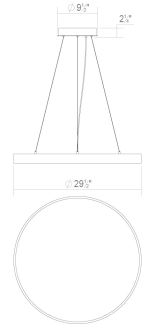

Project:

Pi 30" Round LED Pendant Spec Sheet

SKU: 3745.16 Learn more at:
<https://sonnemanlight.com/pi-led-pendant>

Description: With the essence of a circle, Pi projects radiant LED illumination . It is impossible to improve upon the simplicity of solid geometry. Suspended or [Surface Mounted](#) in four sizes, the architectural presence of pi punctuates the less is more idiom of Mies.

Type #:

Dimensions

Height: 2.25
Diameter: 29.5
Size: 30"

Electrical Specs

Bulb(s) Included?: Yes
Bulb 1 Type: Integral LED
Bulb Quantity: 1
Input Voltage: 120-277VAC
Wattage: 72
Initial Lumens: 8700
Delivered Lumens: 5950
Color Temperature: 3000K
CRI: 90
Power Supply Type: Driver
Power Supply Quantity: 1
Power Supply Location: Canopy
Dimming Type: TRIAC/ELV/
0-10V

Installation

Installation: Licensed electrician required
Cord Length: 20' Adjustable Cord/Cable
Minimum Hanging Height: 16
Maximum Hanging Height: 242

Shade

Shade 1 Material: Metal
Shade 2 Material: Acrylic
Shade 2 Color: Optical