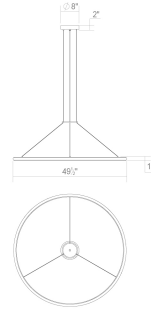

Project:

Luna 48" Round LED Pendant (2700K) Spec Sheet

SKU: 2234.25-27 Learn more at:
<https://sonnemanlight.com/luna-round-led-pendant>

Description: Luna's soft round profile sweeps circumferentially into a smooth composition of interior and exterior illumination. Suspended delicately from minimal cables, Luna rings in several sizes can be composed in an intersecting array across a larger space or placed singly to render light with a dramatic minimal presence.

Type #:

Dimensions

Height: 1.5
Diameter: 49.5
Size: 48"

Electrical Specs

Bulb(s) Included?: Yes
Bulb 1 Type: Integral LED
Bulb Quantity: 2
Input Voltage: 120-277VAC
Wattage: 78
Initial Lumens: 8480
Delivered Lumens: 5780
Color Temperature: 2700K
CRI: 90
Power Supply Type: Driver
Power Supply Quantity: 2
Power Supply Location: Canopy
Dimming Type: TRIAC/ELV/
0-10V

Installation

Installation: Licensed electrician required
Sloped Ceiling Compatible?: Not Compatible
Cord Length: 20' Adjustable Cord/Cable
Minimum Hanging Height: 28
Maximum Hanging Height: 241.5

Shade

Shade 1 Material: Acrylic
Shade 2 Color: White