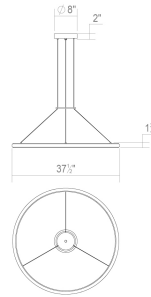

Project:

Luna 36" Round LED Pendant Spec Sheet

SKU: 2233.25 Learn more at:
<https://sonnemanlight.com/luna-round-led-pendant>

Description: Luna's soft round profile sweeps circumferentially into a smooth composition of interior and exterior illumination. Suspended delicately from minimal cables, Luna rings in several sizes can be composed in an intersecting array across a larger space or placed singly to render light with a dramatic minimal presence.

Type #:

Dimensions

Height: 1.5
Diameter: 37.5
Size: 36"

Electrical Specs

Bulb(s) Included?: Yes
Bulb 1 Type: Integral LED
Bulb Quantity: 2
Input Voltage: 120-277VAC
Wattage: 60
Initial Lumens: 6670
Delivered Lumens: 4550
Color Temperature: 3000K
CRI: 90
Power Supply Type: Driver
Power Supply Quantity: 2
Power Supply Location: Canopy
Dimming Type: TRIAC/ELV/
0-10V

Installation

Installation: Licensed electrician required
Sloped Ceiling Compatible?: Not Compatible
Cord Length: 20' Adjustable Cord/Cable
Minimum Hanging Height: 22
Maximum Hanging Height: 241.5

Shade

Shade 1 Material: Acrylic
Shade 2 Color: White