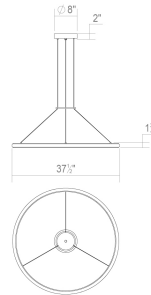

Project:

Luna 36" Round LED Pendant (2700K) Spec Sheet

SKU: 2233.16-27 Learn more at:
<https://sonnemanlight.com/luna-round-led-pendant>

Description: Luna's soft round profile sweeps circumferentially into a smooth composition of interior and exterior illumination. Suspended delicately from minimal cables, Luna rings in several sizes can be composed in an intersecting array across a larger space or placed singly to render light with a dramatic minimal presence.

Type #:

Dimensions

Height: 1.5
Diameter: 37.5
Size: 36"

Electrical Specs

Bulb(s) Included?: Yes
Bulb 1 Type: Integral LED
Bulb Quantity: 2
Input Voltage: 120-277VAC
Wattage: 60
Initial Lumens: 6670
Delivered Lumens: 4550
Color Temperature: 2700K
CRI: 90
Power Supply Type: Driver
Power Supply Quantity: 2
Power Supply Location: Canopy
Dimming Type: TRIAC/ELV/
0-10V

Installation

Installation: Licensed electrician required
Sloped Ceiling Compatible?: Not Compatible
Cord Length: 20'
Adjustable Cord/Cable
Minimum Hanging Height: 22
Maximum Hanging Height: 241.5

Shade

Shade 1 Material: Acrylic
Shade 2 Color: White