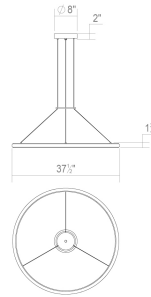

# Luna 36" Round LED Pendant (3500K) Spec Sheet

SKU: 2233.14-35    Learn more at:  
<https://sonnemanlight.com/luna-round-led-pendant>

Description: Luna's soft round profile sweeps circumferentially into a smooth composition of interior and exterior illumination. Suspended delicately from minimal cables, Luna rings in several sizes can be composed in an intersecting array across a larger space or placed singly to render light with a dramatic minimal presence.

## Dimensions

Height: 1.5  
Diameter: 37.5  
Size: 36"