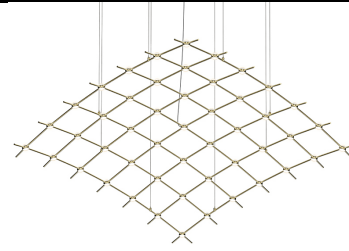

Project:

Constellation Aquarius Major Spec Sheet

SKU: 21Q38-RW7712-27 Learn more at:
<https://sonnemanlight.com/constellation-aquarius>

Description: Aquarius is "The Great One;" it is a broad constellation of uniform brightness across a vast space of sky. Expansive, covering a large range of space, Aquarius is the latest innovative design configuration of our Constellation architectural lighting system. Constellation Aquarius® is available in sizes: Minor, Medius, and Major.

Type #:

Dimensions

Height: 1.5"
Width: 177"
Length: 73"
Canopy/Backplate/Base: 4.5"
Hanging Details: 10'
Adjustable Cord/Cable
Size: Major

Electrical Specs

Bulb(s) Included?: Yes
Bulb 1 Type: Integral LED
Bulb Quantity: 1
Input Voltage: 100-277VAC
Wattage: 98
Initial Lumens: 12120
Delivered Lumens: 8490
Color Temperature: 2700K
CRI: 90
Power Supply Type: Driver
Power Supply Quantity: 1
Power Supply Location: Remote
Dimming Type: TRIAC & ELV @120V / 0-10V

Installation

Installation: Licensed electrician required, multi-step installation
Adapter Available
Sloped Ceiling Compatible?:

Shade

Lens Type: White Optical Acrylic Lens
Shade 1 Material: Acrylic

Available Finishes