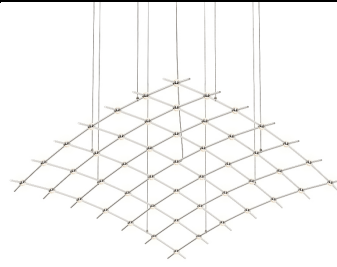

Project:

Aquarius Major Spec Sheet

SKU: 21Q13-RC7712 Learn more at:
<https://sonnemanlight.com/constellation-aquarius>

Description: Aquarius is "The Great One;" it is a broad constellation of uniform brightness across a vast space of sky. Expansive, covering a large range of space, Aquarius is the latest innovative design configuration of our Constellation architectural lighting system. Constellation Aquarius is available in sizes: Minor, Medius, and Major.

Type #:

Dimensions

Height:	1.5"
Width:	177"
Length:	73"
Canopy/Backplate/Base:	4.5"
Hanging Details:	10' Adjustable Cord/Cable
Size:	Major
Canopy/Backplate/Base Height:	0.5

Electrical Specs

Bulb(s) Included?:	Yes
Bulb 1 Type:	Integral LED
Bulb Quantity:	1
Input Voltage:	100-277VAC
Wattage:	98
Initial Lumens:	12120
Delivered Lumens:	8490
Color Temperature:	3000K
CRI:	90
Power Supply Type:	Driver
Power Supply Quantity:	1
Power Supply Location:	Remote
Dimming Type:	TRIAC & ELV @120V / 0-10V
Bulb Max Wattage:	98

Installation

Installation:	Licensed electrician required, multi-step installation
Sloped Ceiling Compatible?:	Adapter Available

Shade

Lens Type:	Clear Faceted Acrylic Lens
Shade Material:	Acrylic

Available Finishes

Available Finishes: Satin Nickel w/Clear
Faceted Acrylic Lens, Satin Nickel w/White
Optical Acrylic Lens

General Listings

Certification:	C-ETL-US
Color/Finish:	Satin Nickel (.13)
Dark Sky Friendly:	N