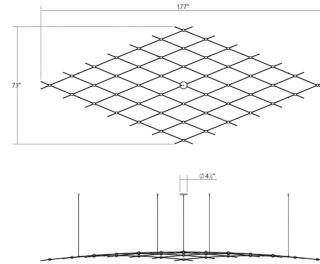

Project:

Aquarius Major Spec Sheet

SKU: 21Q13-RC7712 Learn more at:
<https://sonnemanlight.com/constellation-aquarius>

Description: Aquarius is "The Great One;" it is a broad constellation of uniform brightness across a vast space of sky. Expansive, covering a large range of space, Aquarius is the latest innovative design configuration of our Constellation architectural lighting system. Constellation Aquarius is available in sizes: Minor, Medius, and Major.

Type #:

Dimensions

Height:	1.5"
Width:	177"
Length:	73"
Canopy/Backplate/Base:	4.5"
Hanging Details:	10' Adjustable Cord/Cable
Size:	Major
Canopy/Backplate/Base Height:	0.5

Electrical Specs

Bulb(s) Included?:	Yes
Bulb 1 Type:	Integral LED
Bulb Quantity:	1
Input Voltage:	100-277VAC
Wattage:	98
Initial Lumens:	12120
Delivered Lumens:	8490
Color Temperature:	3000K
CRI:	90
Power Supply Type:	Driver
Power Supply Quantity:	1
Power Supply Location:	Remote
Dimming Type:	TRIAC & ELV @120V / 0-10V
Bulb Max Wattage:	98