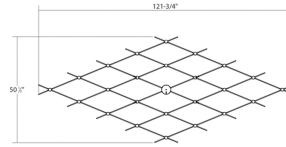

Project:

Constellation Aquarius Chandelier Medius Spec Sheet

SKU: 21Q13-RC5512-27 Learn more at:
<https://sonnemanlight.com/constellation-aquarius>

Description: Aquarius is "The Great One;" it is a broad constellation of uniform brightness across a vast space of sky. Expansive, covering a large range of space, Aquarius is the latest innovative design configuration of our Constellation architectural lighting system. Constellation Aquarius is available in sizes: Minor, Medius, and Major.

Type #:

Dimensions

Height:	1.5"
Width:	121.75"
Length:	50.5"
Canopy/Backplate/Base:	4.5"
Size:	Medius
Canopy/Backplate/Base Height:	0.5"

Electrical Specs

Bulb(s) Included?:	Yes
Bulb 1 Type:	Integral LED
Bulb Quantity:	1
Input Voltage:	100-277VAC
Wattage:	50
Initial Lumens:	6190
Delivered Lumens:	4330
Color Temperature:	2700K
CRI:	90
Power Supply Type:	Driver
Power Supply Quantity:	1
Power Supply Location:	Remote
Dimming Type:	TRIAC & ELV @120V / 0-10V
Bulb Max Wattage:	50