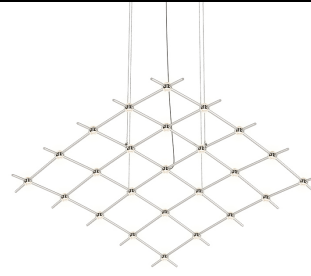

Project:

Constellation Aquarius Chandelier Medius Spec Sheet

SKU: 21Q13-RC5512-27 Learn more at:
<https://sonnemanlight.com/constellation-aquarius>

Description: Aquarius is "The Great One;" it is a broad constellation of uniform brightness across a vast space of sky. Expansive, covering a large range of space, Aquarius is the latest innovative design configuration of our Constellation architectural lighting system. Constellation Aquarius is available in sizes: Minor, Medius, and Major.

Type #:

Dimensions

Height:	1.5"
Width:	121.75"
Length:	50.5"
Canopy/Backplate/Base:	4.5"
Size:	Medius
Canopy/Backplate/Base Height:	0.5"

Electrical Specs

Bulb(s) Included?:	Yes
Bulb 1 Type:	Integral LED
Bulb Quantity:	1
Input Voltage:	100-277VAC
Wattage:	50
Initial Lumens:	6190
Delivered Lumens:	4330
Color Temperature:	2700K
CRI:	90
Power Supply Type:	Driver
Power Supply Quantity:	1
Power Supply Location:	Remote
Dimming Type:	TRIAC & ELV @120V / 0-10V
Bulb Max Wattage:	50

Installation

Installation:	Licensed electrician required, multi-step installation
Sloped Ceiling Compatible?:	Adapter Available

Shade

Lens Type:	Clear Faceted Acrylic Lens
Shade 1 Material:	Acrylic

Available Finishes

Available Finishes: Satin Nickel w/Clear Faceted Acrylic Lens, Satin Nickel w/White Optical Acrylic Lens

General Listings

Certification:	C-ETL-US
Color/Finish:	Satin Nickel (.13)
Dark Sky Friendly:	N