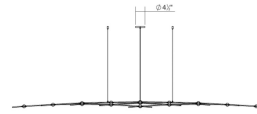

Project:

Constellation Aquarius Chandelier Medius Spec Sheet

SKU: 21Q13-RC5512-27 Learn more at:
<https://sonnemanlight.com/constellation-aquarius>

Description: Aquarius is "The Great One;" it is a broad constellation of uniform brightness across a vast space of sky. Expansive, covering a large range of space, Aquarius is the latest innovative design configuration of our Constellation architectural lighting system. Constellation Aquarius is available in sizes: Minor, Medius, and Major.

Type #:

Dimensions

Height:	1.5"
Width:	121.75"
Length:	50.5"
Canopy/Backplate/Base:	4.5"
Size:	Medius
Canopy/Backplate/Base Height:	0.5"

Electrical Specs

Bulb(s) Included?:	Yes
Bulb 1 Type:	Integral LED
Bulb Quantity:	1
Input Voltage:	100-277VAC
Wattage:	50
Initial Lumens:	6190
Delivered Lumens:	4330
Color Temperature:	2700K
CRI:	90
Power Supply Type:	Driver
Power Supply Quantity:	1
Power Supply Location:	Remote
Dimming Type:	TRIAC & ELV @120V / 0-10V
Bulb Max Wattage:	50