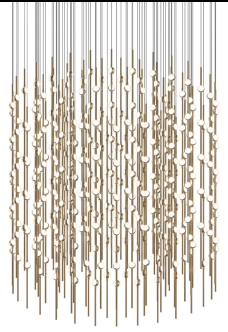

Project:

Constellation 48" Centaurus Cylinder LED Chandelier Spec Sheet

SKU: 2172.38W Learn more at:
<https://sonnemanlight.com/constellation-centaurus-led-chandelier>

Description: Vertically suspended linear strands of silver or brass rods support multiple luminous hubs of dazzling radiance. Arranged in tiered or cylindrical volumes, the Centaurus chandeliers provide a spectacular, exciting, and dramatically luxurious presence to a modern or transitional environment.

Type #:

Dimensions

Height: 47"
Diameter: 48"
Shape: Cylinder

Electrical Specs

Bulb(s) Included?: Yes
Bulb 1 Type: Integral LED
Bulb Quantity: 390
Input Voltage: 100-277VAC
Wattage: 780
Initial Lumens: 86000
Delivered Lumens: 50700
Color Temperature: 3000K
CRI: 90
Power Supply Type: Driver
Power Supply Quantity: 3
Power Supply Location: Canopy
Dimming Type: TRIAC/ELV/0-10V

Shade

Lens Type: White Optical Acrylic Lens
Shade 1 Material: Acrylic

Available Finishes

Available Finishes: Satin Nickel w/Clear Faceted Acrylic Lens, Satin Nickel w/White Optical Acrylic Lens, Satin Brass w/Clear Faceted Acrylic, Satin Brass w/White Optical Acrylic