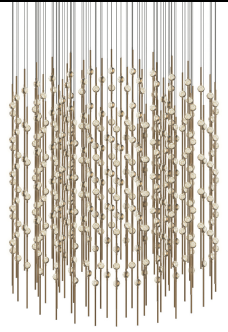

Project:

Constellation 48" Centaurus Cylinder LED Chandelier (2700K) Spec Sheet

SKU: 2172.38C-27 Learn more at:
<https://sonnemanlight.com/constellation-centaurus-led-chandelier>

Description: Vertically suspended linear strands of silver or brass rods support multiple luminous hubs of dazzling radiance. Arranged in tiered or cylindrical volumes, the Centaurus chandeliers provide a spectacular, exciting, and dramatically luxurious presence to a modern or transitional environment.

Type #:

Dimensions

Height: 47"
Diameter: 48"
Shape: Cylinder

Electrical Specs

Bulb(s) Included?: Yes
Bulb 1 Type: Integral LED
Bulb Quantity: 390
Input Voltage: 100-277VAC
Wattage: 780
Initial Lumens: 77000
Delivered Lumens: 54500
Color Temperature: 2700K
CRI: 90
Power Supply Type: Driver
Power Supply Quantity: 3
Power Supply Location: Canopy
Dimming Type: TRIAC/ELV/0-10V

Installation

Installation: Licensed electrician required, multi-step installation
Sloped Ceiling Compatible?: Not Compatible
Installation Orientation: Vertical
Cord Length: 10' Adjustable Cord
Minimum Hanging Height: 49"
Maximum Hanging Height: 167"

Shade

Lens Type: Clear Faceted Acrylic Lens
Shade 1 Material: Acrylic

General Listings

Certification: C-ETL-US
Color/Finish: Satin Brass (.38)
Dark Sky Friendly: N

Available Finishes

Available Finishes: Satin Nickel w/Clear Faceted Acrylic Lens, Satin Nickel w/White Optical Acrylic Lens, Satin Brass w/Clear Faceted Acrylic, Satin Brass w/White Optical Acrylic