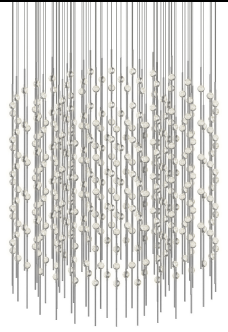

Project:

Constellation 48" Centaurus Cylinder LED Chandelier Spec Sheet

SKU: 2172.13C Learn more at:
<https://sonnemanlight.com/constellation-centaurus-led-chandelier>

Description: Vertically suspended linear strands of silver or brass rods support multiple luminous hubs of dazzling radiance. Arranged in tiered or cylindrical volumes, the Centaurus chandeliers provide a spectacular, exciting, and dramatically luxurious presence to a modern or transitional environment.

Type #:

Dimensions

Height: 47"
Diameter: 48"
Shape: Cylinder

Electrical Specs

Bulb(s) Included?: Yes
Bulb 1 Type: Integral LED
Bulb Quantity: 390
Input Voltage: 100-277VAC
Wattage: 780
Initial Lumens: 86000
Delivered Lumens: 60500
Color Temperature: 3000K
CRI: 90
Power Supply Type: Driver
Power Supply Quantity: 3
Power Supply Location: Canopy
Dimming Type: TRIAC/ELV/0-10V

Installation

Installation: Licensed electrician required, multi-step installation
Sloped Ceiling Compatible?: Not Compatible
Installation Orientation: Vertical
Cord Length: 10' Adjustable Cord
Minimum Hanging Height: 49"
Maximum Hanging Height: 167"

Shade

Lens Type: Clear, Faceted, Acrylic Lens
Shade 1 Material: Acrylic

Available Finishes

Available Finishes: Satin Nickel w/Clear Faceted Acrylic Lens, Satin Nickel w/White Optical Acrylic Lens, Satin Brass w/Clear Faceted Acrylic, Satin Brass w/White Optical Acrylic