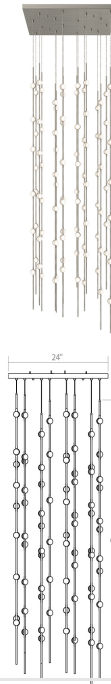

# Constellation Andromeda Chandelier Spec Sheet

SKU: 2165.13W-27    Learn more at:  
<https://sonnemanlight.com/constellation-andromeda-chandelier>

Description: LED hubs connected in linear strands of various lengths are suspended to form dramatically powerful luminance within a vertical space. Available in a variety of sizes and configurations, with lens options of crystal facets or soft white, Constellation Andromeda can also be customized for your project.

## Dimensions

Height:	67"
Width:	24"
Length:	24"
Diameter:	6"
Shape:	Square
Size:	24"
Canopy/Backplate/Base Width:	24
Canopy/Backplate/Base Depth:	24
Canopy/Backplate/Base Height:	1

## Electrical Specs

Bulb(s) Included?:	Yes
Bulb 1 Type:	Integral LED
Bulb Quantity:	96
Input Voltage:	100-277VAC
Wattage:	192
Initial Lumens:	21120
Delivered Lumens:	12460
Color Temperature:	2700K
CRI:	90
Power Supply Type:	Driver
Power Supply Quantity:	1
Power Supply Location:	Remote
Dimming Type:	0-10V
Bulb Max Wattage:	192

## Available Finishes

Available Finishes: Satin Nickel w/Clear Faceted Acrylic Lens, Satin Nickel w/White Optical Acrylic Lens