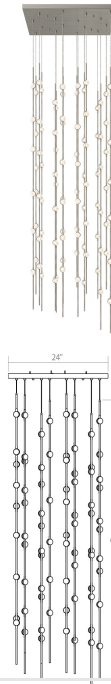

Project:

Constellation Andromeda Chandelier Spec Sheet

SKU: 2165.13C-27 Learn more at:
<https://sonnemanlight.com/constellation-andromeda-chandelier>

Description: LED hubs connected in linear strands of various lengths are suspended to form dramatically powerful luminance within a vertical space. Available in a variety of sizes and configurations, with lens options of crystal facets or soft white, Constellation Andromeda can also be customized for your project.

Type #:

Dimensions

Height:	67"
Width:	24"
Length:	24"
Diameter:	6"
Shape:	Square
Size:	24"
Canopy/Backplate/Base Width:	24
Canopy/Backplate/Base Depth:	24
Canopy/Backplate/Base Height:	1

Installation

Installation:	Licensed electrician required, multi-step installation
Sloped Ceiling Compatible?:	Not Compatible
Minimum Hanging Height:	68"
Maximum Hanging Height:	188"

General Listings

Certification:	C-ETL-US
Color/Finish:	Satin Nickel (.13)
Dark Sky Friendly:	N

Electrical Specs

Bulb(s) Included?:	Yes
Bulb 1 Type:	Integral LED
Bulb Quantity:	96
Input Voltage:	100-277VAC
Wattage:	192
Initial Lumens:	21120
Delivered Lumens:	12460
Color Temperature:	2700K
CRI:	90
Power Supply Type:	Driver
Power Supply Quantity:	1
Power Supply Location:	Remote
Dimming Type:	0-10V
Bulb Max Wattage:	192

Shade

Lens Type:	Clear Faceted Acrylic Lens
Shade 1 Material:	Clear Faceted Acrylic

Available Finishes

Available Finishes: Satin Nickel w/Clear
Faceted Acrylic Lens, Satin Nickel w/White
Optical Acrylic Lens