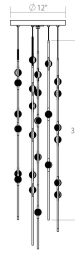

Project:

Constellation Andromeda Chandelier Spec Sheet

SKU: 2161.13C-S-27 Learn more at:
<https://sonnemanlight.com/constellation-andromeda-chandelier>

Description: LED hubs connected in linear strands of various lengths are suspended to form dramatically powerful luminance within a vertical space. Available in a variety of sizes and configurations, with lens options of crystal facets or soft white, Constellation Andromeda can also be customized for your project.

Type #:

Dimensions

Height:	34"
Diameter:	6"
Canopy/Backplate/Base:	6"
Shape:	Round
Size:	Short 6"
Canopy/Backplate/Base Height:	0.5

Electrical Specs

Bulb(s) Included?:	Yes
Bulb 1 Type:	Integral LED
Bulb Quantity:	8
Input Voltage:	100-277VAC
Wattage:	16
Initial Lumens:	1770
Delivered Lumens:	1240
Color Temperature:	2700K
CRI:	90
Power Supply Type:	Driver
Power Supply Quantity:	1
Power Supply Location:	Remote
Dimming Type:	TRIAC/ELV/ 0-10V
Bulb Max Wattage:	16

Installation

Installation:	Licensed electrician required, multi-step installation
Sloped Ceiling Compatible?:	Compatible
Minimum Hanging Height:	35"
Maximum Hanging Height:	107"

Shade

Lens Type:	Clear Faceted Acrylic Lens
Shade 1 Material:	Clear Faceted Acrylic

Available Finishes

Available Finishes: Satin Nickel w/Clear
Faceted Acrylic Lens

General Listings

Certification:	C-ETL-US
Color/Finish:	Satin Nickel (.13)
Dark Sky Friendly:	N