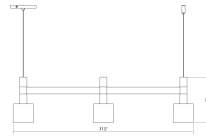

Project:

Systema Staccato 3-Light Linear Pendant w/Drum Shades Spec Sheet

SKU: 1783.14-CYL Learn more at:
<https://sonnemanlight.com/systema-staccato-linear-pendant>

Description: Lightly scaled geometric elements form expansive intersecting or linear constructions of modern minimalism in a variety of configurations with a range of available luminaires. Crisp rectilinear bars support minimal tubular elements with luminous trims, extensions, or shaded reflectors for general and directed lighting functionality. Systema Staccato Linear Pendants are available in multiple sizes and are easy to customize with cone, pan, or drum shades. The Systema Staccato Linear Pendant includes Drum Trims. If you are not using a configuration with shades, you can select [alternate trims](#), which can be ordered separately.

Type #:

Dimensions

Height:	6
Width:	3.5"
Length:	29.25"
Minimum Extension:	7.5
Diameter:	48
Size:	3 Light

Electrical Specs

Bulb(s) Included?:	Yes
Bulb 1 Type:	Integral LED
Bulb Quantity:	3
Input Voltage:	120VAC
Wattage:	12
Initial Lumens:	900
Delivered Lumens:	450
Color Temperature:	3000K
CRI:	90
Power Supply Type:	Driver
Power Supply Quantity:	1
Power Supply Location:	Outlet Box
Dimming Type:	TRIAC/ELV

Installation

Installation:	Licensed electrician required
Sloped Ceiling Compatible?:	Not Compatible
Cord Length:	20' Adjustable Cable
Minimum Hanging Height:	7.5
Maximum Hanging Height:	246

Shade

Shade 1 Material:	Acrylic
-------------------	---------