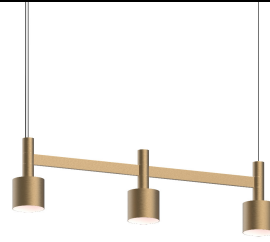

Project:

Systema Staccato 3-Light Linear Pendant w/Drum Shades Spec Sheet

SKU: 1783.14-CYL Learn more at:
<https://sonnemanlight.com/systema-staccato-linear-pendant>

Description: Lightly scaled geometric elements form expansive intersecting or linear constructions of modern minimalism in a variety of configurations with a range of available luminaires. Crisp rectilinear bars support minimal tubular elements with luminous trims, extensions, or shaded reflectors for general and directed lighting functionality. Systema Staccato Linear Pendants are available in multiple sizes and are easy to customize with cone, pan, or drum shades. The Systema Staccato Linear Pendant includes Drum Trims. If you are not using a configuration with shades, you can select [alternate trims](#), which can be ordered separately.

Type #:

Dimensions

Height:	6
Width:	3.5"
Length:	29.25"
Minimum Extension:	7.5
Diameter:	48
Size:	3 Light

Electrical Specs

Bulb(s) Included?:	Yes
Bulb 1 Type:	Integral LED
Bulb Quantity:	3
Input Voltage:	120VAC
Wattage:	12
Initial Lumens:	900
Delivered Lumens:	450
Color Temperature:	3000K
CRI:	90
Power Supply Type:	Driver
Power Supply Quantity:	1
Power Supply Location:	Outlet Box
Dimming Type:	TRIAC/ELV

Installation

Installation:	Licensed electrician required
Sloped Ceiling Compatible?:	Not Compatible
Cord Length:	20' Adjustable Cable
Minimum Hanging Height:	7.5
Maximum Hanging Height:	246

Shade

Shade 1 Material:	Acrylic
-------------------	---------

Available Finishes

Available Finishes: Bright Satin Aluminum (.16), Satin Black (.25), Painted Brass (.14)

General Listings

Certification:	C-ETL-US
Color/Finish:	Painted Brass (.14)
Dark Sky Friendly:	N