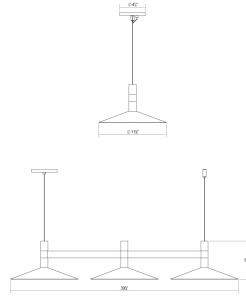

# Systema Staccato 3-Light Linear Pendant w/Shallow Cone Shades Spec Sheet

SKU: 1783.14-CON    Learn more at:  
<https://sonnemanlight.com/systema-staccato-linear-pendant>

Description: Lightly scaled geometric elements form expansive intersecting or linear constructions of modern minimalism in a variety of configurations with a range of available luminaires. Crisp rectilinear bars support minimal tubular elements with luminous trims, extensions, or shaded reflectors for general and directed lighting functionality. Systema Staccato Linear Pendants are available in multiple sizes and are easy to customize with cone, pan, or drum shades. The Systema Staccato Linear Pendant includes Drum Trims. If you are not using a configuration with shades, you can select [alternate trims](#), which can be ordered separately.

## Dimensions

Height:	6
Width:	11.75"
Length:	29.25"
Minimum Extension:	7.5
Diameter:	48
Size:	3 Light