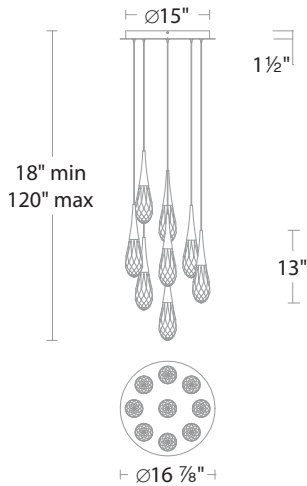

BK: Black

PN: Polished Nickel

DESCRIPTION

Height-adjustable, faceted crystal teardrop elements float in mid-air. Cascading from above and perfectly designed for illuminating foyers and dining tables while making a dramatic design statement in a range of residential and hospitality environments.

FEATURES

- Built-in color temperature adjustability switch from 3000K/3500K/4000K at time of installation
- Thin powered aircraft cables provide an ultra clean look for adjustable suspension height
- Canopy conceals a proprietary universal 120V-220V-277V driver
- Can be mounted on a sloped ceiling

SPECIFICATIONS

CRI	90
Dimming	ELV, 0-10V, TRIAC
Standards	ETL/cETL, Damp, Title 24

REPLACEMENT PARTS

- RPL-GLA-21213 - Crystal

LINE DRAWING

Model	Size	LED Color Temp	Finish	Voltage	Wattage	Weight	LED Lumens	Delivered Lumens
BPD21209	9 lights	3000K/3500K/4000K	AB Aged Brass BK Black PN Polished Nickel	120-277V	55W	43 lb	5265	1692