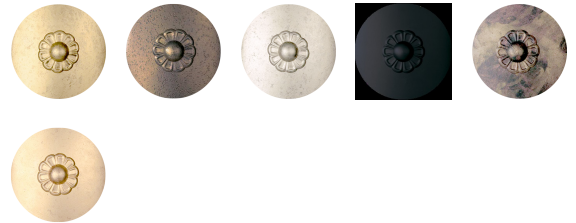

SCHONBEK

1870

RENAISSANCE

3785

Recalling the glorious opulence of Baroque chandeliers with its open frame, lyre patterns and bouquet tops, Renaissance is an homage to the seventeenth-century court of King Louis XIV. Our interpretation is boldly contemporary.

OPTIONS

Heritage Crystal (H), Crystals From Swarovski (S), CRYSTALS FROM SWAROVSKI (TK)

-22, -23, -48, -51, -76, -26

MORE RENAISSANCE

3756	3757	3758
3761	3762	3769
3770	3771	3772
3773	3774	3780
3783	3784	3787
3792		

SPECIFICATIONS

Type:	Close to Ceiling
↔ Width/Length:	26in / 66cm
↕ Height:	18in / 46cm
📦 Hang Weight:	30lbs / 13.5kg
Tier Count:	1
Bulb Count:	8
Bulb Info:	(8) E12, 40 MAX, B10**
Voltage:	110V / 220V

*Bulb Included **Bulb Not Included