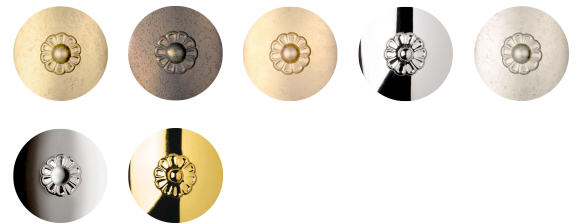

SCHONBEK

1870

CENTURY

1704

The ultimate heirloom chandelier, regal and refined, timeless and classic. A masterpiece of cascading crystals with an intricately cut crystal column, Century is fit for a ballroom, a stately dining room or a grand residence.

OPTIONS

Heritage Crystal (H)

-22, -23, -26, -40, -48, -49, -211

MORE CENTURY

1701	1702	1703
1705	1707	1709
1712	1716	1718
1829		

SPECIFICATIONS

Type:	Chandelier
↔ Width/Length:	17in / 43cm
↕ Height:	17in / 43cm
↓ Chain Length:	40in / 102cm
⬇️ Hang Weight:	9lbs / 4.1kg
Tier Count:	1
Bulb Count:	5
Bulb Info:	(5) E12, 60 MAX, B10**
Voltage:	110V / 220V / CCC

*Bulb Included **Bulb Not Included